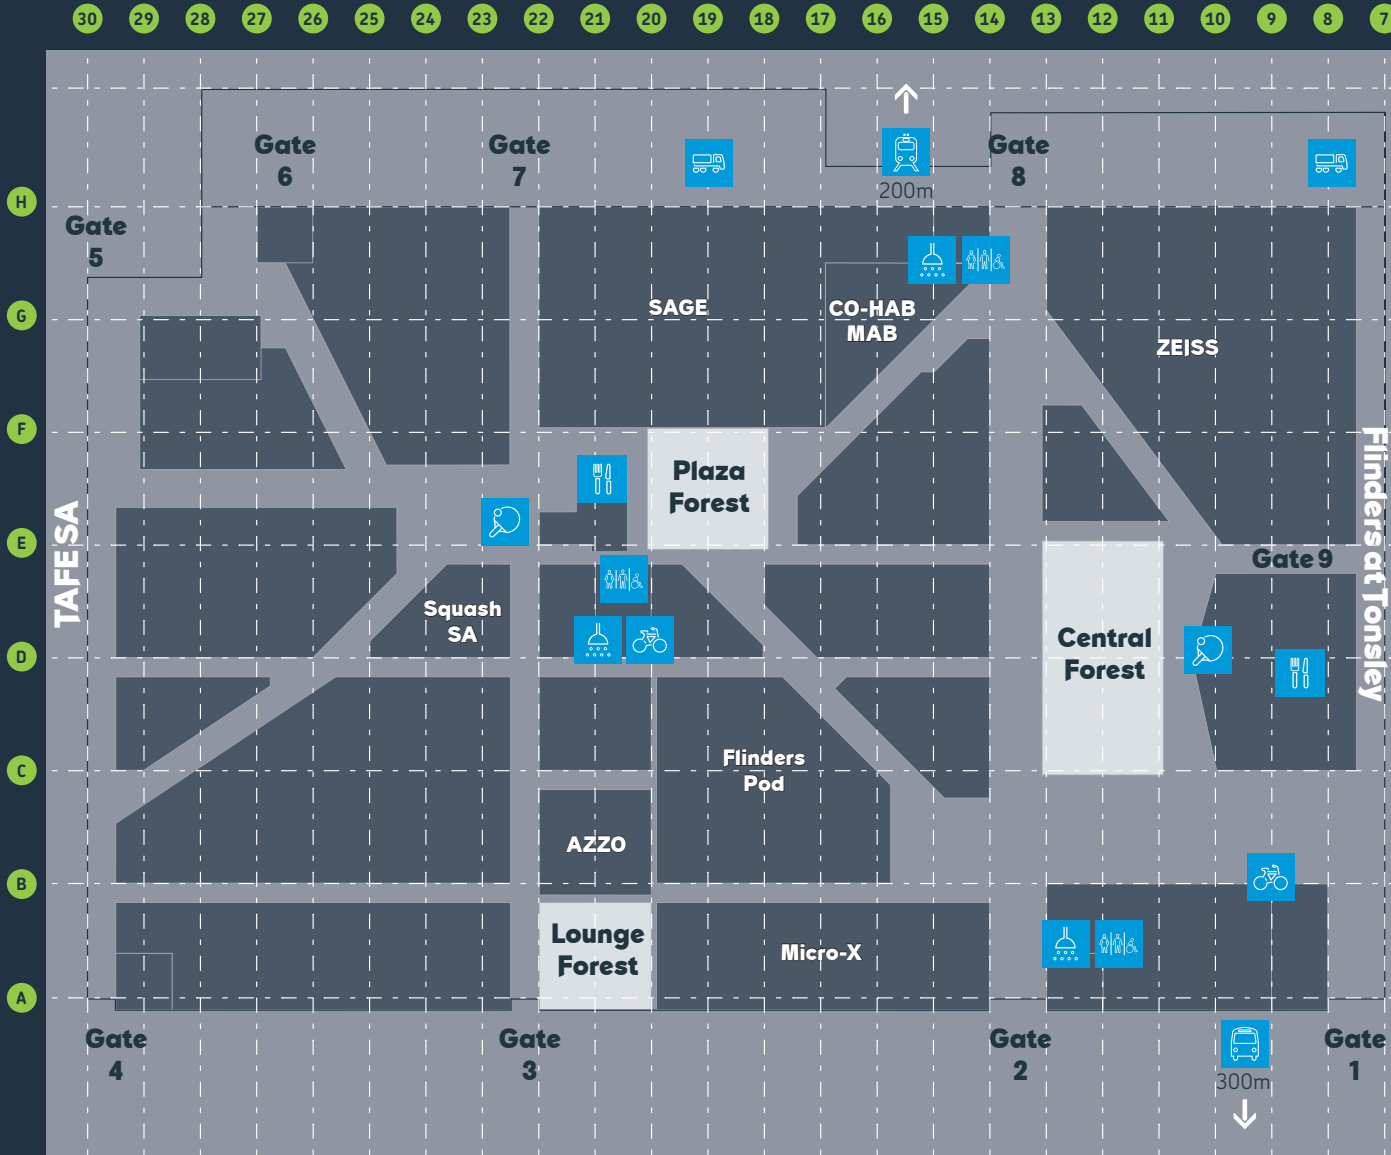

MAB Site map

Tenants

- **D23** 24/7 Squash @ Tonsley
- **B22** AZZO
- **G15** CO-HAB MAB
- **D18** Enwave Energy
- **C7** Flinders at Tonsley
- **B16** Flinders Pod
- **E11** Global Centre for Modern Ageing
- **D18** Hogs Australia
- **A14** Micro-X
- **D22** Phoenix Contact
- **F22** SAGE
- **E30** TAFE SA
- **G13** ZEISS

Food & Drink

- **E21** Funk Coffee+Food
- **C8** Sakura Sushi
- **D9** Three Little Pods

Facilities

- **B12** Australia Post Parcel Lockers
- **D12** Central Forest
- **A21** Lounge Forest
- **E19** Plaza Forest
- **E21** Plaza Terrace
- **B12** Supawash Laundry Lockers
- **C9** Tonsley Pod
- **B8** Town Square

- Toilets
- Food & Drink
- Bus Stop
- Train Station
- Changerooms / Showers
- Bike Racks
- Loading Dock / Deliveries
- Table Tennis
- "Tonsley Free WiFi" powered by GigCity