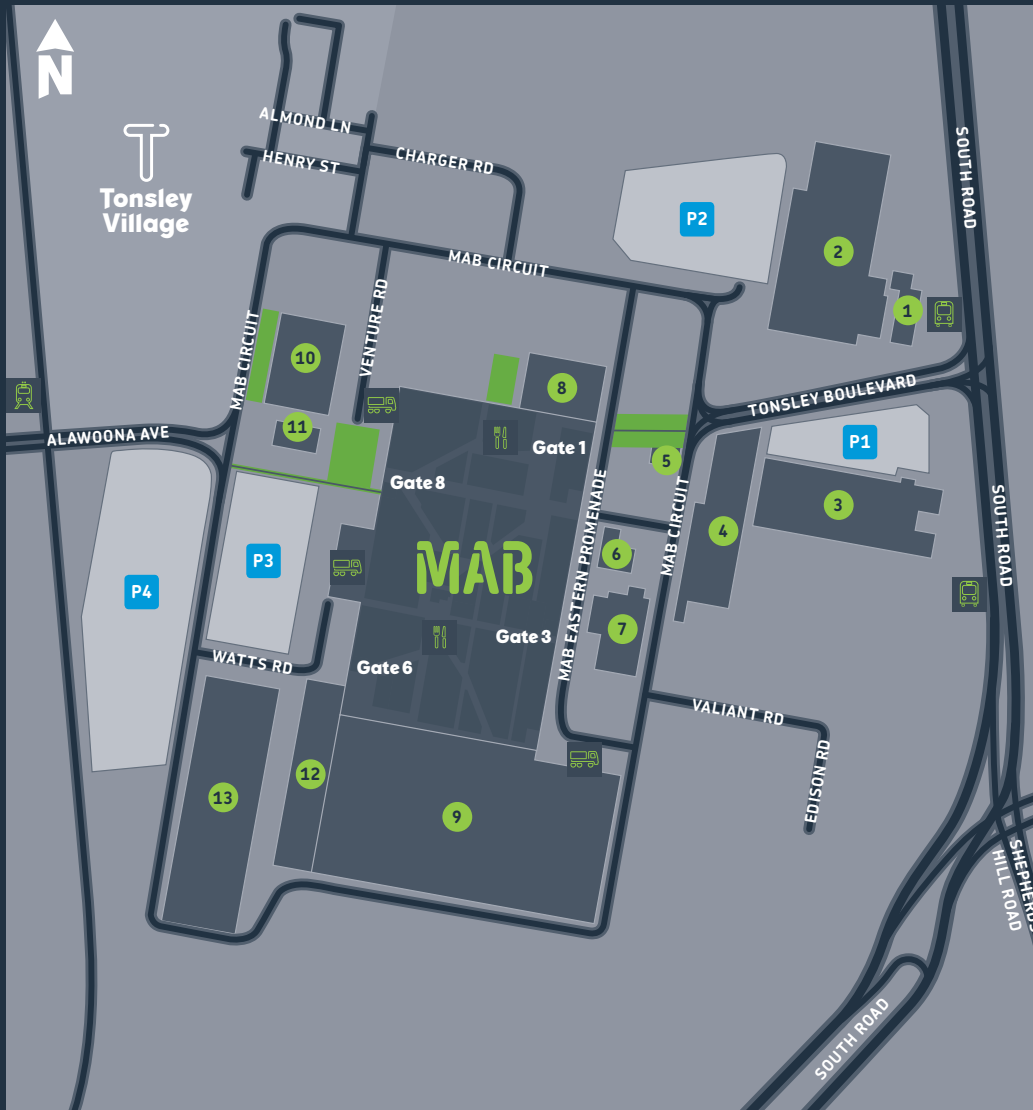

Site map

MAB Main Assembly Building

AZZO	Global Centre for Modern Ageing	24/7 Squash @ Tonsley
CO-HAB MAB	Micro-X	Funk Coffee+Food
Enwave Australia	Phoenix Contact	Sakura Sushi
Flinders University	SAGE Group	Three Little Pods
Future Earth Systems	ZEISS	Tonsley Pod

1 Bedford Medical Centre

2 Mitsubishi Motors Australia Ltd Warehouse

3 Administration Building

CO-HAB	Mitsubishi Motors Office	Somark
Innovyz	Southern Adelaide Local Health Network	Tonsley Project Office

Key

P Carpark	Train Station	Bus Stop
Food / Café	Loading Dock / Deliveries	Park / Plaza

MAB Site map

Tenants

- D23 24/7 Squash @ Tonsley
- B22 D18 AZZO
- G15 CO-HAB MAB
- D18 Enwave Australia
- C7 Flinders at Tonsley
- B16 Flinders Pod
- E26 Future Earth Systems
- E11 Global Centre for Modern Ageing
- A14 A8 Micro-X
- D22 Phoenix Contact
- F22 C22 SAGE Group
- E30 TAFE SA
- G13 ZEISS

Food & Drink

- E21 Funk Coffee+Food
- C8 Sakura Sushi
- D9 Three Little Pods

Facilities

- D12 Central Forest
- A21 Lounge Forest
- E19 Plaza Forest
- E21 Plaza Terrace
- C9 Tonsley Pod
- B8 Town Square

- Toilets
- Food & Drink
- Bus Stop
- Train Station
- Changerooms / Showers
- Future Development / Construction Area
- Bike Racks
- Loading Dock / Deliveries
- Table Tennis
- Basketball
- "Tonsley Free WiFi" powered by GigCity