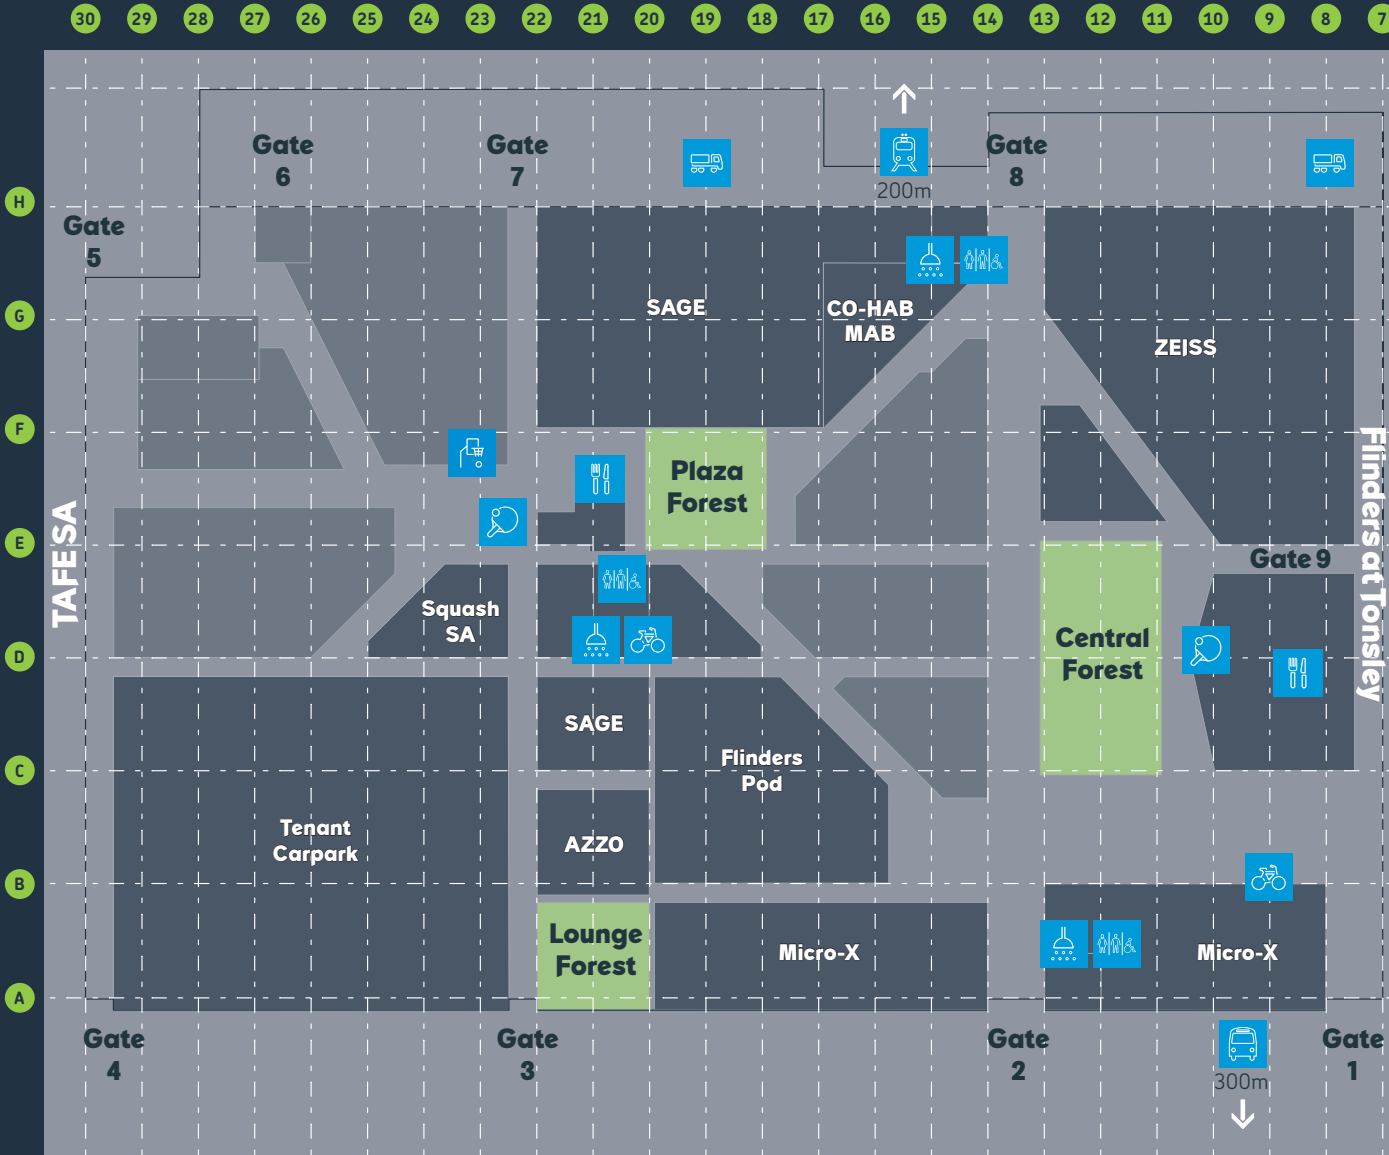

9 TAFE SA

SIMEC Energy Australia	ZEN Energy	OPCE Training Facility
Humanihut	myCar	

10 SA Power Networks Substation

11 Boiler House

12 Line 0

Tesla

13 Western Plant

Specialised Solutions	Cushman & Wakefield
-----------------------	---------------------

Key

P Carpark	Train Station	Bus Stop
Food / Café	Loading Dock / Deliveries	Park / Plaza

MAB Site map

Tenants

- D23 24/7 Squash @ Tonsley
- B22 D18 AZZO
- G15 CO-HAB MAB
- D18 Enwave Australia
- C7 Flinders at Tonsley
- B16 Flinders Pod
- E26 Future Earth Systems
- E11 Global Centre for Modern Ageing
- A14 A8 Micro-X
- D22 Phoenix Contact
- F22 C22 SAGE Group
- E30 TAFE SA
- G13 ZEISS

Food & Drink

- E21 Funk Coffee+Food
- C8 Sakura Sushi
- D9 Three Little Pods

Facilities

- D12 Central Forest
- A21 Lounge Forest
- E19 Plaza Forest
- E21 Plaza Terrace
- C9 Tonsley Pod
- B8 Town Square

- Toilets
- Food & Drink
- Bus Stop
- Train Station
- Changerooms / Showers
- Future Development / Construction Area
- Bike Racks
- Loading Dock / Deliveries
- Table Tennis
- Basketball
- "Tonsley Free WiFi" powered by GigCity