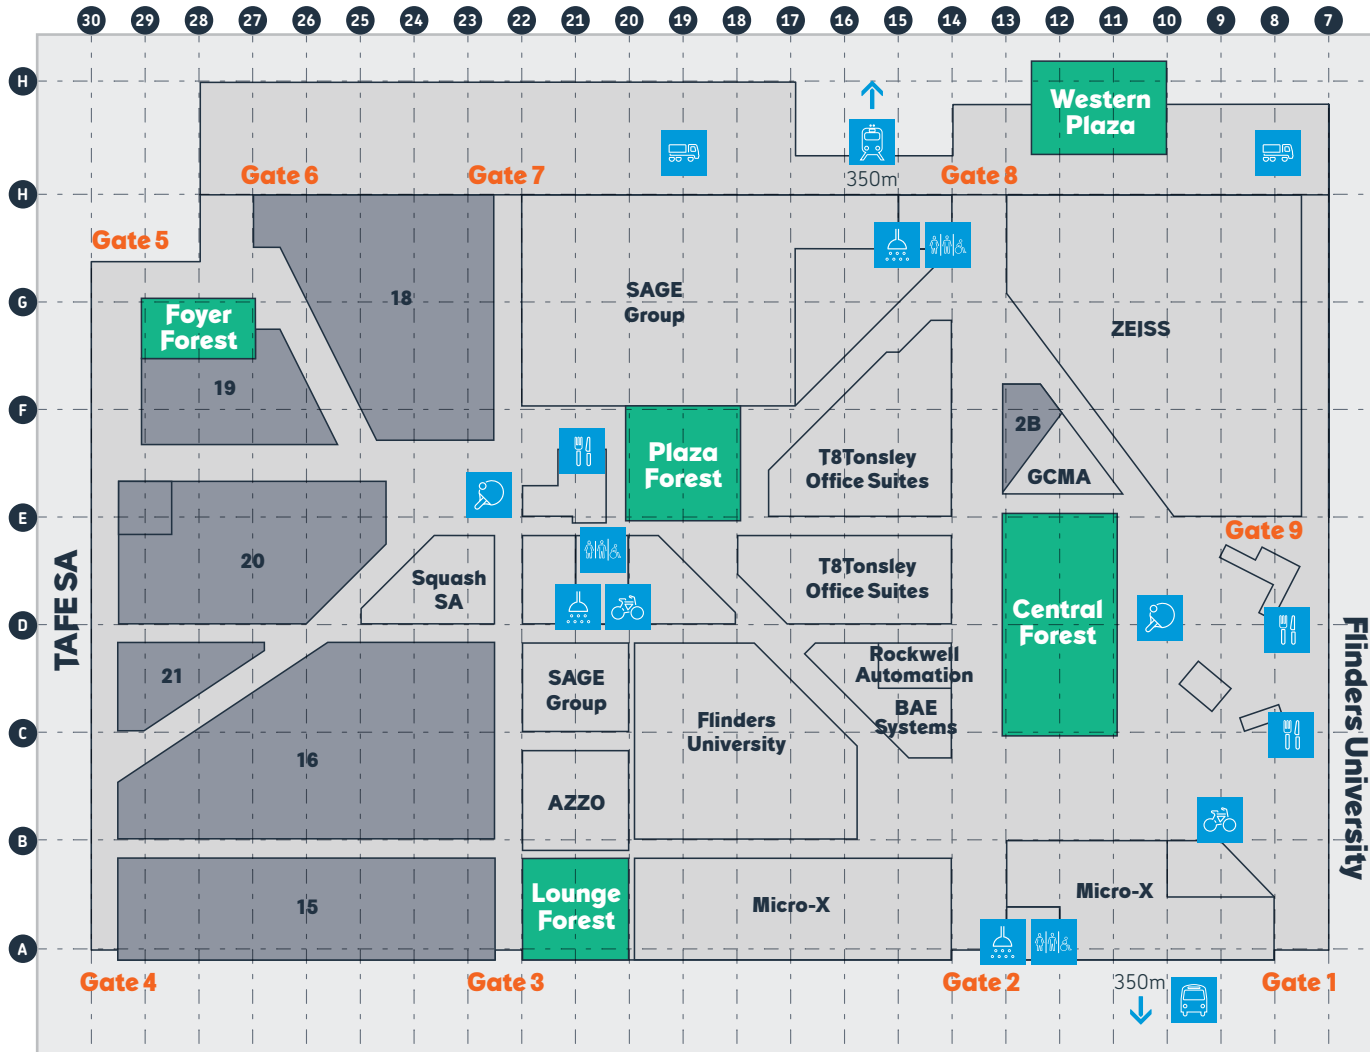

8 Accurate Dosing Systems

9 Link Assistive

10 Hydrogen Park SA

11 TAFE SA

12 Line 0

- Line Zero – Factory of the Future
- Tesla

13 Western Plant

- Smith Management Group
- Specialised Solutions

Last updated: June 2023

Tonsley Innovation District | MAB Site Map

Facilities

-  Bus Stop
-  Train Station
-  Toilets
-  Changerooms / Showers
-  Food & Drink
-  Bike Racks
-  Loading Dock / Deliveries
-  Table Tennis
-  Central Forest
-  Lounge Forest
-  Plaza Forest
-  Foyer Forest
-  Western Plaza
-  Tonsley Pod
-  Future Development

Food & Drink

-  E21 Funk Coffee + Food
-  C8 Sakura Sushi
-  D8 Three Little Pods Café

Tenants

-  D23 24/7 Squash @ Tonsley
-  B22  D18 AZZO
-  C14 BAE Systems Australia
-  D18 Costplan
-  C7  B16 Flinders University
-  B9 Flinders University Digital Transformation Lab
-  E11 Global Centre for Modern Ageing (GMCA)
-  A14  A8 Micro-X
-  D22 Phoenix Contact
-  D14 Rockwell Automation
-  F22  C22 SAGE Group
-  G15 SAGE Innovation Hub
-  E16 T8Tonsley Office Suites
-  E30 TAFE SA
-  G13 ZEISS