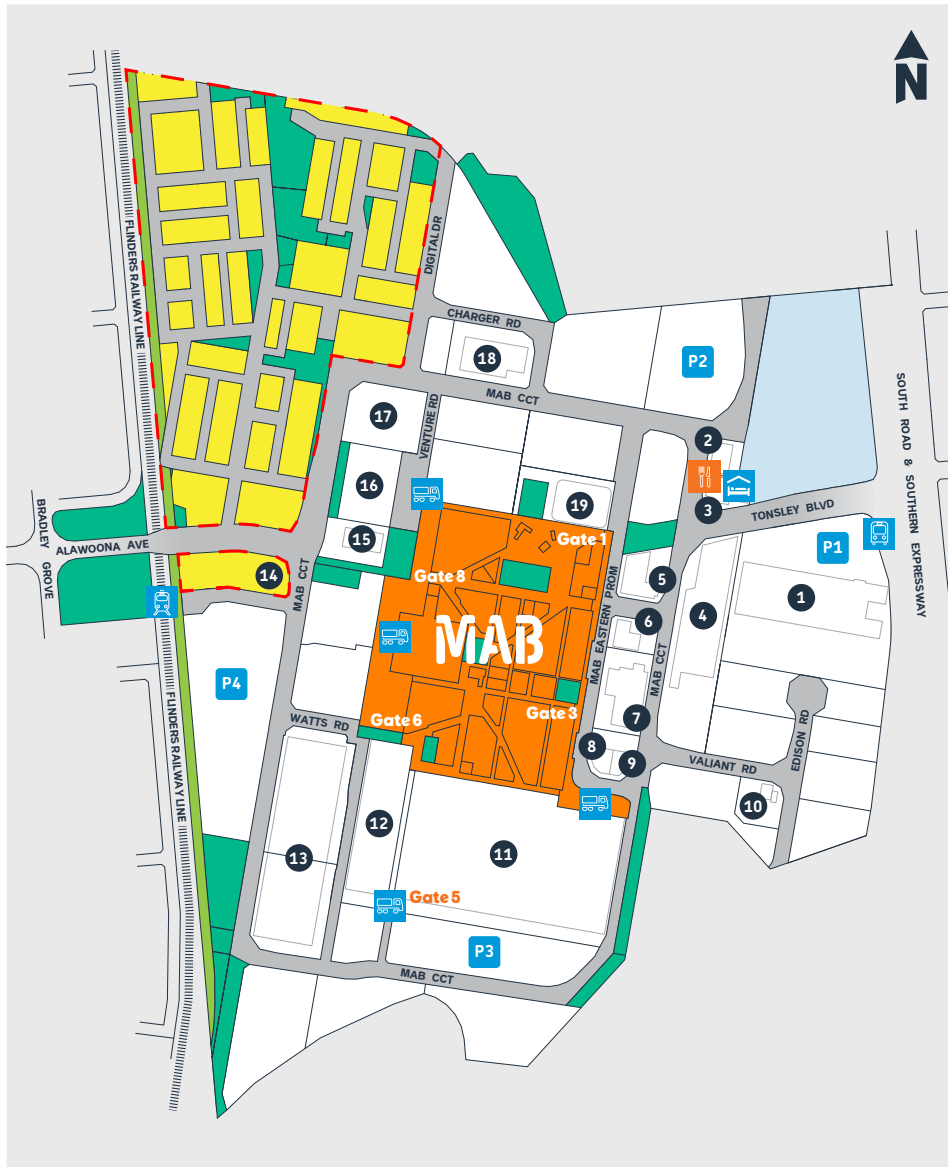

Tonsley Innovation District | Site Map

Key

-  Carpark
-  Accommodation – La Loft Hotel
-  Tonsley Railway Station
-  Bus Stop
-  Loading Dock / Deliveries
-  Food / Café
-  Park / Plaza / Reserve
-  Greenway Shared Path
-  Tonsley Village / Residential
-  DIT Torrens to Darlington Stage

MAB Main Assembly Building

- 24/7 Squash @ Tonsley
- AZZO
- BAE Systems Australia
- Costplan
- Flinders University
- Digital Transformation Lab
- Funk Coffee + Food
- Global Centre for Modern Ageing
- Micro-X
- Phoenix Contact
- Rockwell Automation
- SAGE Group
- SAGE Innovation Hub
- Sakura Sushi
- T8Tonsley Office Suites
- Three Little Pods Café
- Tonsley Pod
- ZEISS

8 Accurate Dosing Systems

9 Link Assistive

10 Hydrogen Park SA

11 TAFE SA

12 Line 0

- Line Zero – Factory of the Future
- Tesla

13 Western Plant

- Smith Management Group
- Specialised Solutions

Last updated: June 2023

Tonsley Innovation District | MAB Site Map

Facilities

-  Bus Stop
-  Train Station
-  Toilets
-  Changerooms / Showers
-  Food & Drink
-  Bike Racks
-  Loading Dock / Deliveries
-  Table Tennis
-  Central Forest
-  Lounge Forest
-  Plaza Forest
-  Foyer Forest
-  Western Plaza
-  Tonsley Pod
-  Future Development