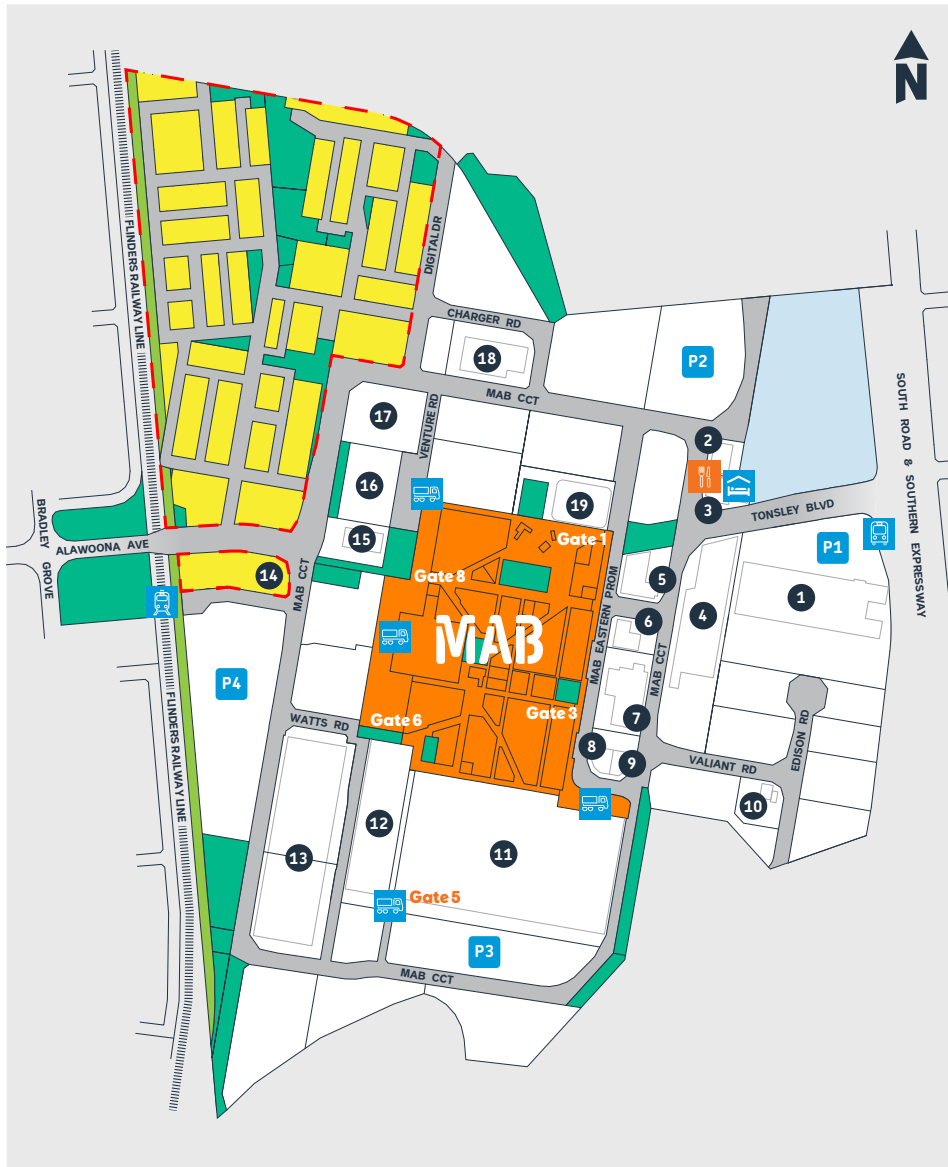

# Tonsley Innovation District | Site Map

## Key

-  Carpark
-  Accommodation – La Loft Hotel
-  Tonsley Railway Station
-  Bus Stop
-  Loading Dock / Deliveries
-  Food / Café
-  Park / Plaza / Reserve
-  Greenway Shared Path
-  Tonsley Village / Residential
-  DIT Torrens to Darlington Stage