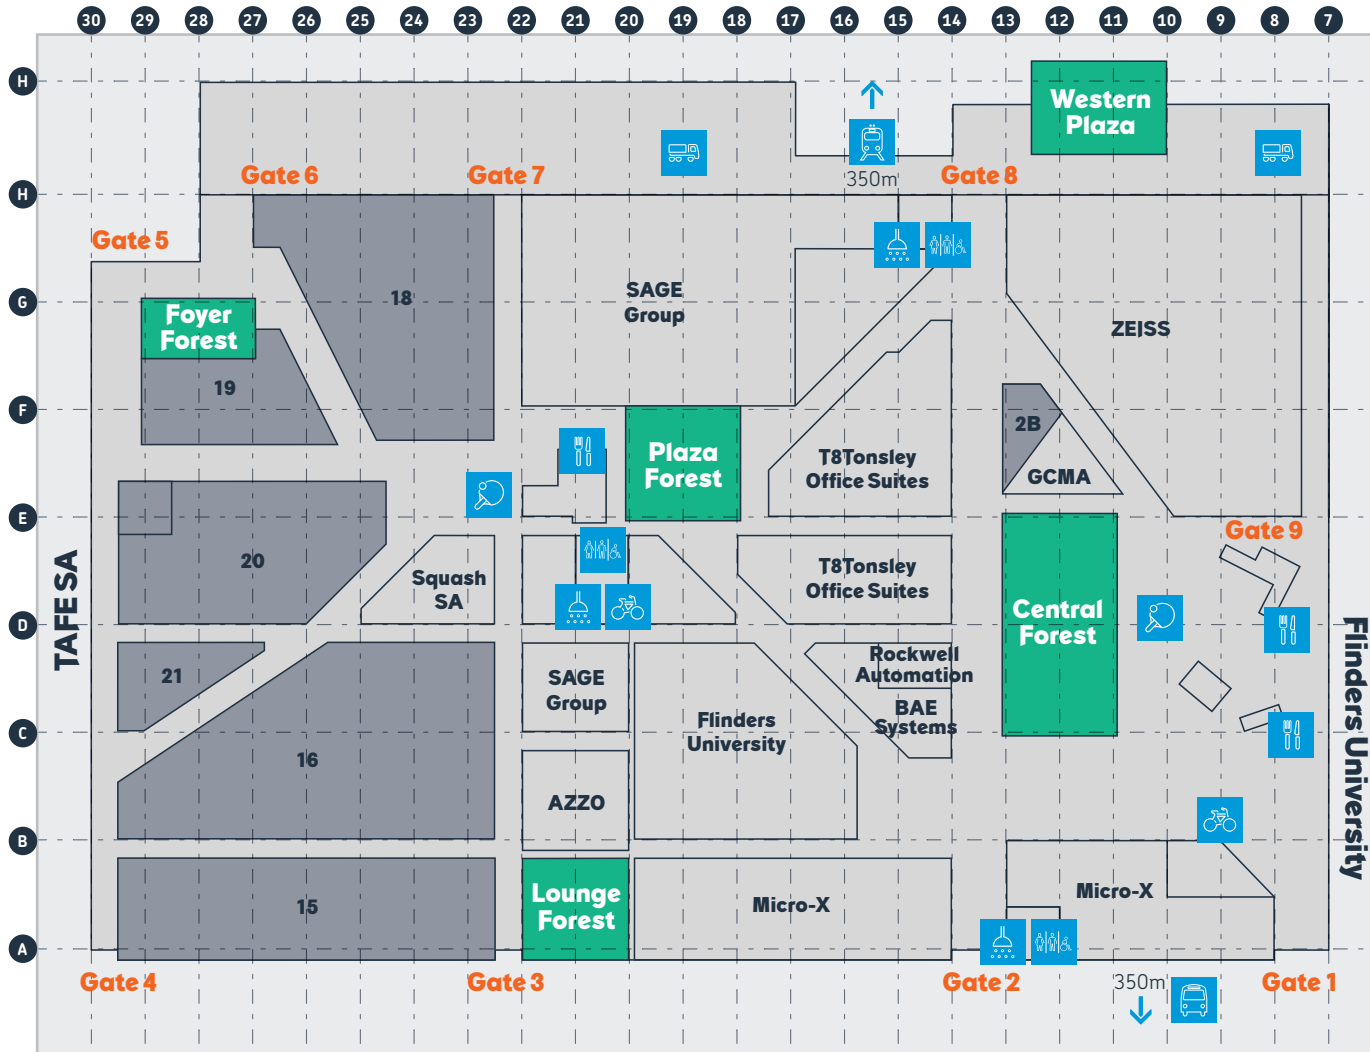

Tonsley Innovation District | MAB Site Map

Facilities

-  Bus Stop
-  Train Station
-  Toilets
-  Changerooms / Showers
-  Food & Drink
-  Bike Racks
-  Loading Dock / Deliveries
-  Table Tennis
-  Central Forest
-  Lounge Forest
-  Plaza Forest
-  Foyer Forest
-  Western Plaza
-  Tonsley Pod
-  Future Development

Food & Drink

-  E21 Funk Coffee + Food
-  C8 Sakura Sushi
-  D8 Three Little Pods Café

Tenants

-  D23 24/7 Squash @ Tonsley
-  B22  D18 AZZO
-  C14 BAE Systems Australia
-  D18 Costplan
-  C7  B16 Flinders University
-  B9 Flinders University Digital Transformation Lab
-  E11 Global Centre for Modern Ageing (GMCA)
-  A14  A8 Micro-X
-  D22 Phoenix Contact
-  D14 Rockwell Automation
-  F22  C22 SAGE Group
-  G15 SAGE Innovation Hub
-  E16 T8Tonsley Office Suites
-  E30 TAFE SA
-  G13 ZEISS