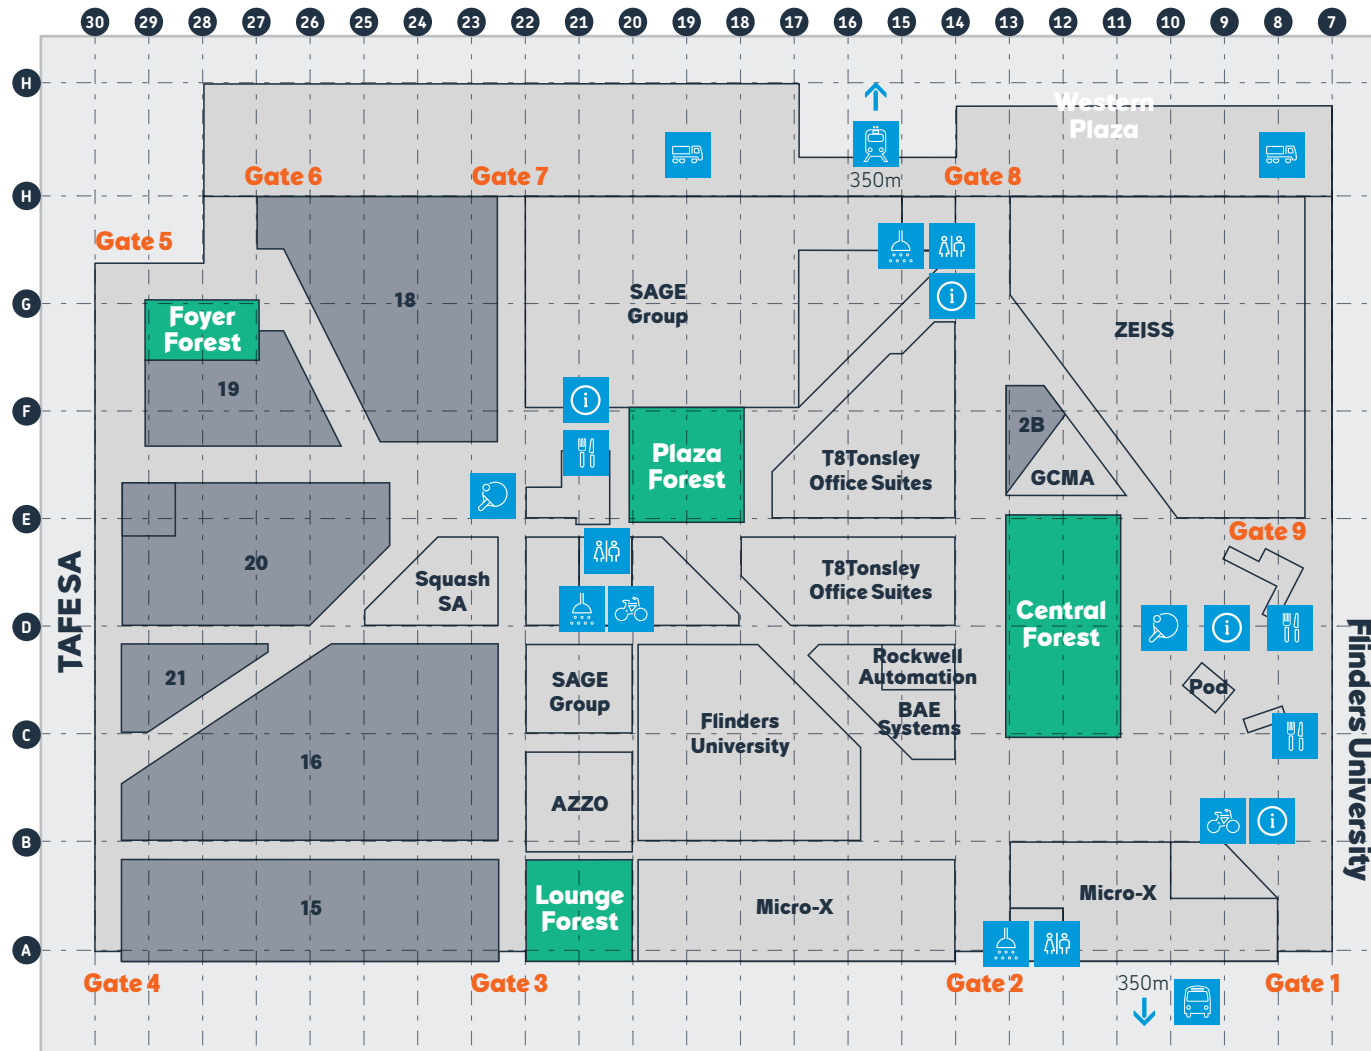

# Tonsley Innovation District | MAB Site Map

## Facilities

-  Bike Racks
-  Bus Stop
-  Changerooms / Showers
-  Digital Kiosk
-  Food & Drink
-  Loading Dock / Deliveries
-  Table Tennis
-  Toilets
-  Train Station
-  Future Development

## Food & Drink

-  E21 Funk Coffee + Food
-  C8 Sakura Sushi
-  D8 Three Little Pods Café

## Tenants

-  D23 24/7 Squash @ Tonsley
-  B22  D18 AZZO
-  C14 BAE Systems Australia
-  D18 Costplan
-  C7  B16 Flinders University
-  B9 Flinders University Digital Transformation Lab
-  E11 Global Centre for Modern Ageing (GMCA)
-  A14  A8 Micro-X
-  D22 Phoenix Contact
-  D14 Rockwell Automation
-  F22  C22 SAGE Group
-  G15 SAGE Innovation Hub
-  E16 T8Tonsley Office Suites
-  E30 TAFE SA
-  G13 ZEISS