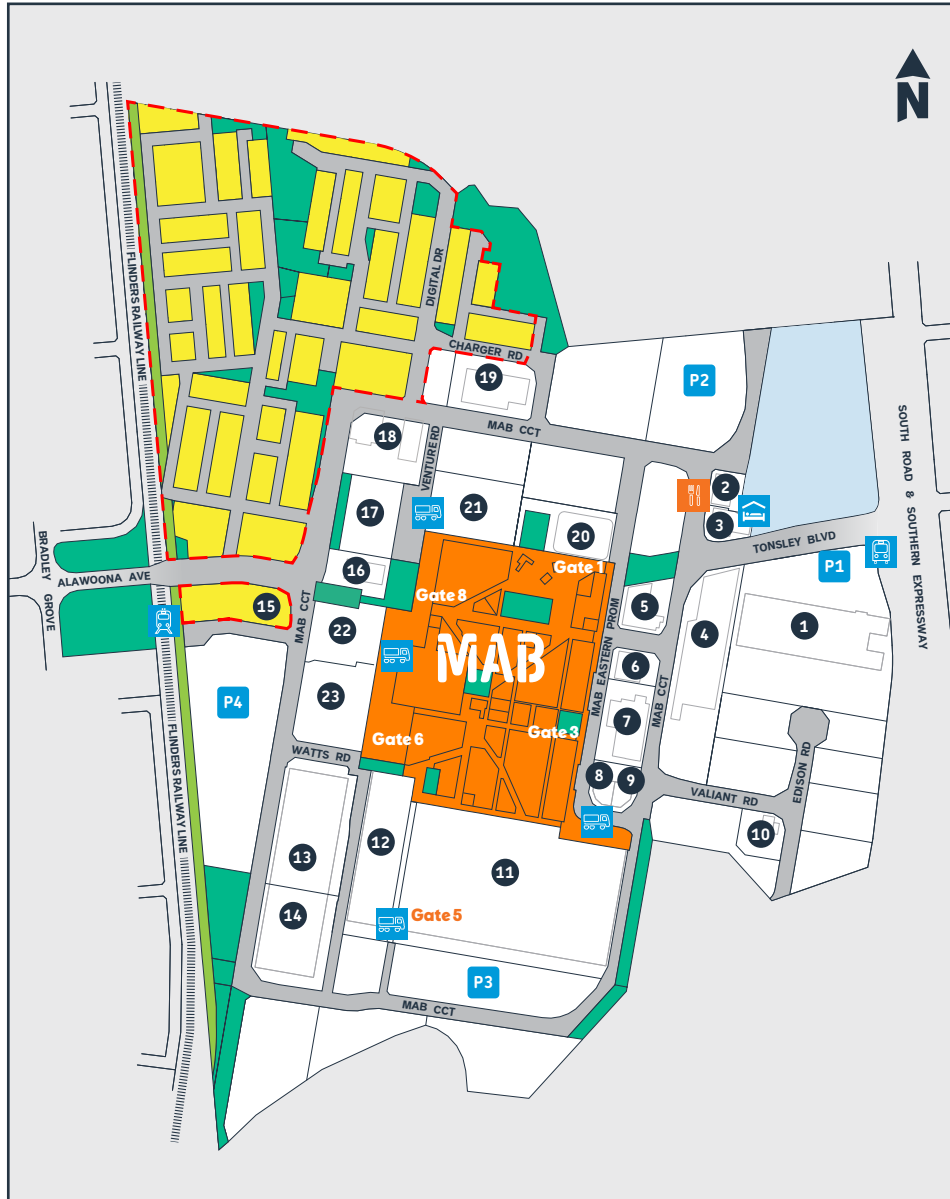

Tonsley Innovation District | Site Map

Key

- P Car parking**
 - P1 - Admin Building tenants
 - P2 - Flinders University
 - P3 - TAFE SA
 - P4 - MAB tenants (temporary car park)
 -  Accommodation – Mantra Tonsley Adelaide
 -  Tonsley Railway Station
 -  Bus Stop
 -  Loading Dock / Deliveries
 -  Food / Café
 -  Park / Plaza / Reserve
 -  Greenway Shared Path
 -  Tonsley Village / Residential
 -  DIT Torrens to Darlington Stage
- MAB Main Assembly Building**
- 24/7 Squash @ Tonsley
 - AZZO
 - BAE Systems Australia
 - Costplan
 - Flinders University
 - Digital Transformation Lab
 - Funk Coffee + Food
 - Global Centre for Modern Ageing
 - Micro-X
 - Phoenix Contact
 - Rockwell Automation
 - SAGE Group
 - SAGE Innovation Hub

- Sakura Sushi
- T8Tonsley Office Suites
- Three Little Pods Café
- Tonsley Pod
- ZEISS
- 1 Administration Building**
- APOD
- Behaviour Support & Therapy
- CMW Geosciences
- Co-Hab
- Form Cut
- Humanology | RedSeed
- Hydra Consulting
- Innovyz
- Secure State
- Tonsley Watches
- Kuzer Technical
- Renewal SA - Tonsley Project Office
- RoboRoos
- Southern Adelaide Local Health Network
- 2 Autism SA**
- 3 Mantra Tonsley Adelaide**
- 4 State Drillcore Library**
- Western Air
- 5 Nice Australia**
- 6 Radical Torque Solutions**
- 7 Siemens Energy**
- 8 Accurate Dosing Systems**
- 9 Link Assistive**
- 10 Hydrogen Park SA**