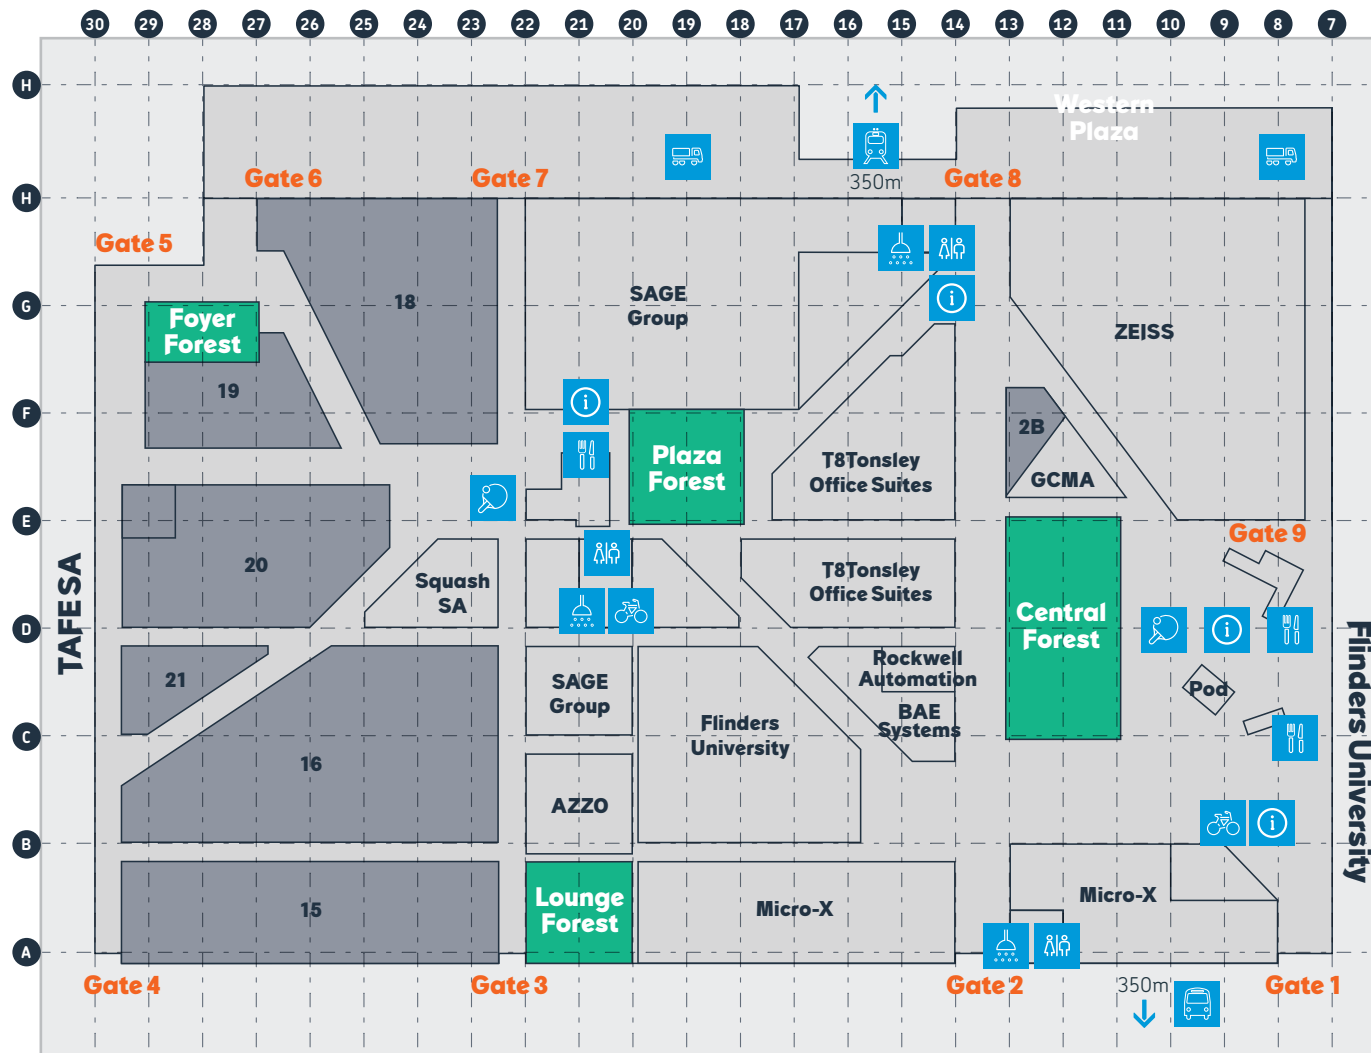

## Key

- P Car parking**
    - P1 - Admin Building tenants
    - P2 - Flinders University
    - P3 - TAFE SA
    - P4 - MAB tenants (temporary car park)
  -  Accommodation – Mantra Tonsley Adelaide
  -  Tonsley Railway Station
  -  Bus Stop
  -  Loading Dock / Deliveries
  -  Food / Café
  -  Park / Plaza / Reserve
  -  Greenway Shared Path
  -  Tonsley Village / Residential
  -  DIT Torrens to Darlington Stage
- MAB Main Assembly Building**
- 24/7 Squash @ Tonsley
  - AZZO
  - BAE Systems Australia
  - Costplan
  - Flinders University
  - Digital Transformation Lab
  - Funk Coffee + Food
  - Global Centre for Modern Ageing
  - Micro-X
  - Phoenix Contact
  - Rockwell Automation
  - SAGE Group
  - SAGE Innovation Hub

- Sakura Sushi
- T8Tonsley Office Suites
- Three Little Pods Café
- Tonsley Pod
- ZEISS
- 1 Administration Building**
- APOD
- Behaviour Support & Therapy
- CMW Geosciences
- Co-Hab
- Form Cut
- Humanology | RedSeed
- Hydra Consulting
- Innovyz
- Secure State
- Tonsley Watches
- Kuzer Technical
- Renewal SA - Tonsley Project Office
- RoboRoos
- Southern Adelaide Local Health Network
- 2 Autism SA**
- 3 Mantra Tonsley Adelaide**
- 4 State Drillcore Library**
- Western Air
- 5 Nice Australia**
- 6 Radical Torque Solutions**
- 7 Siemens Energy**
- 8 Accurate Dosing Systems**
- 9 Link Assistive**
- 10 Hydrogen Park SA**

## Facilities

-  Bike Racks
-  Bus Stop
-  Changerooms / Showers
-  Digital Kiosk
-  Food & Drink
-  Loading Dock / Deliveries
-  Table Tennis
-  Toilets
-  Train Station
-  Future Development

## Food & Drink

-  E21 Funk Coffee + Food
-  C8 Sakura Sushi
-  D8 Three Little Pods Café