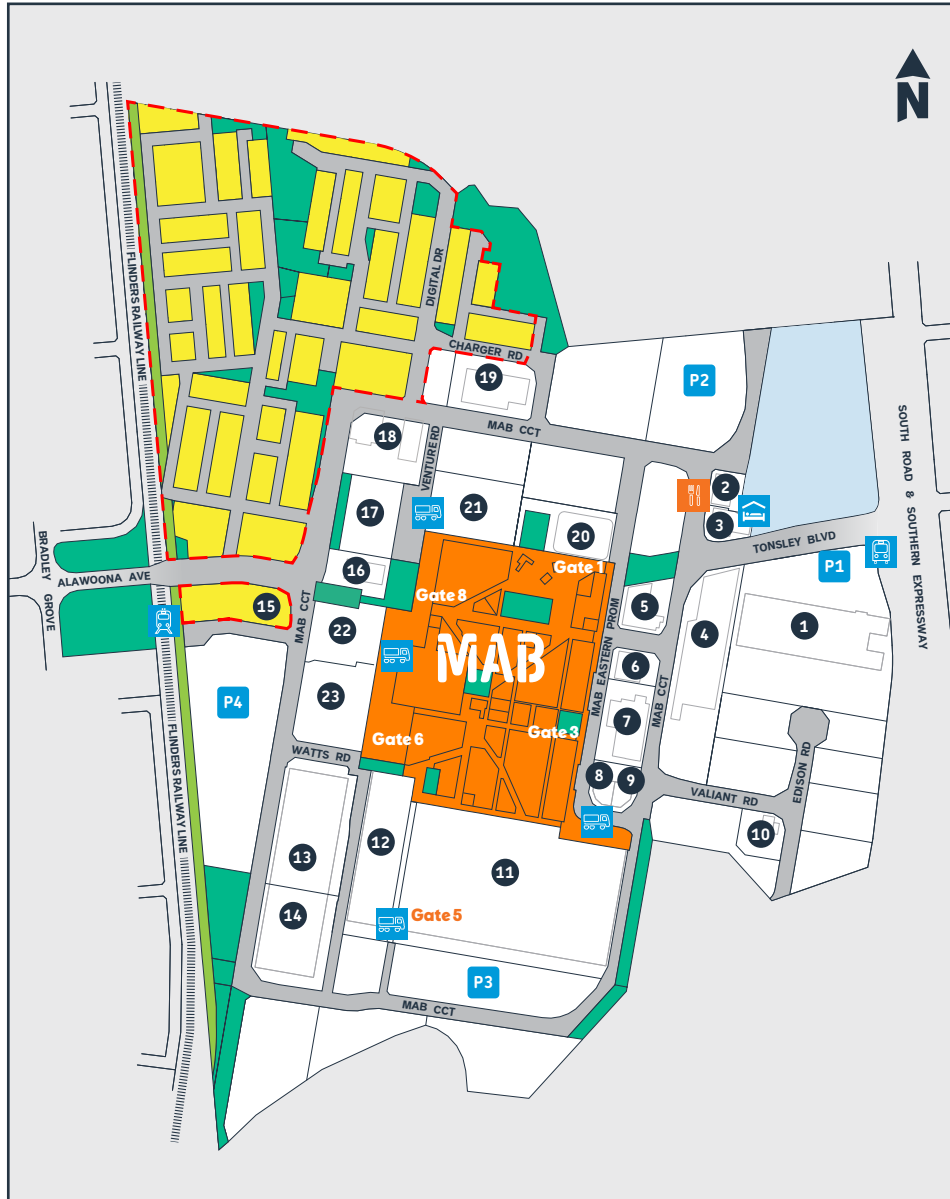

# Tonsley Innovation District | Site Map

## Key

- P Car parking**
    - P1 - Admin Building tenants
    - P2 - Flinders University
    - P3 - TAFE SA
    - P4 - MAB tenants (temporary car park)
  -  Accommodation – Mantra Tonsley Adelaide
  -  Tonsley Railway Station
  -  Bus Stop
  -  Loading Dock / Deliveries
  -  Food / Café
  -  Park / Plaza / Reserve
  -  Greenway Shared Path
  -  Tonsley Village / Residential
  -  DIT Torrens to Darlington Stage
- MAB Main Assembly Building**
- 24/7 Squash @ Tonsley
  - AZZO
  - BAE Systems Australia
  - Costplan
  - Flinders University
  - Digital Transformation Lab
  - Funk Coffee + Food
  - Global Centre for Modern Ageing
  - Micro-X
  - Phoenix Contact
  - Rockwell Automation
  - SAGE Group
  - SAGE Innovation Hub

- Sakura Sushi
- T8Tonsley Office Suites
- Three Little Pods Café
- Tonsley Pod
- ZEISS
- 1 Administration Building**
- APOD
- Behaviour Support & Therapy
- CMW Geosciences
- Co-Hab
- Form Cut
- Humanology | RedSeed
- Hydra Consulting
- Innovyz
- Secure State
- Tonsley Watches
- Kuzer Technical
- Renewal SA - Tonsley Project Office
- RoboRoos
- Southern Adelaide Local Health Network
- 2 Autism SA**
- 3 Mantra Tonsley Adelaide**
- 4 State Drillcore Library**
- Western Air
- 5 Nice Australia**
- 6 Radical Torque Solutions**
- 7 Siemens Energy**
- 8 Accurate Dosing Systems**
- 9 Link Assistive**
- 10 Hydrogen Park SA**