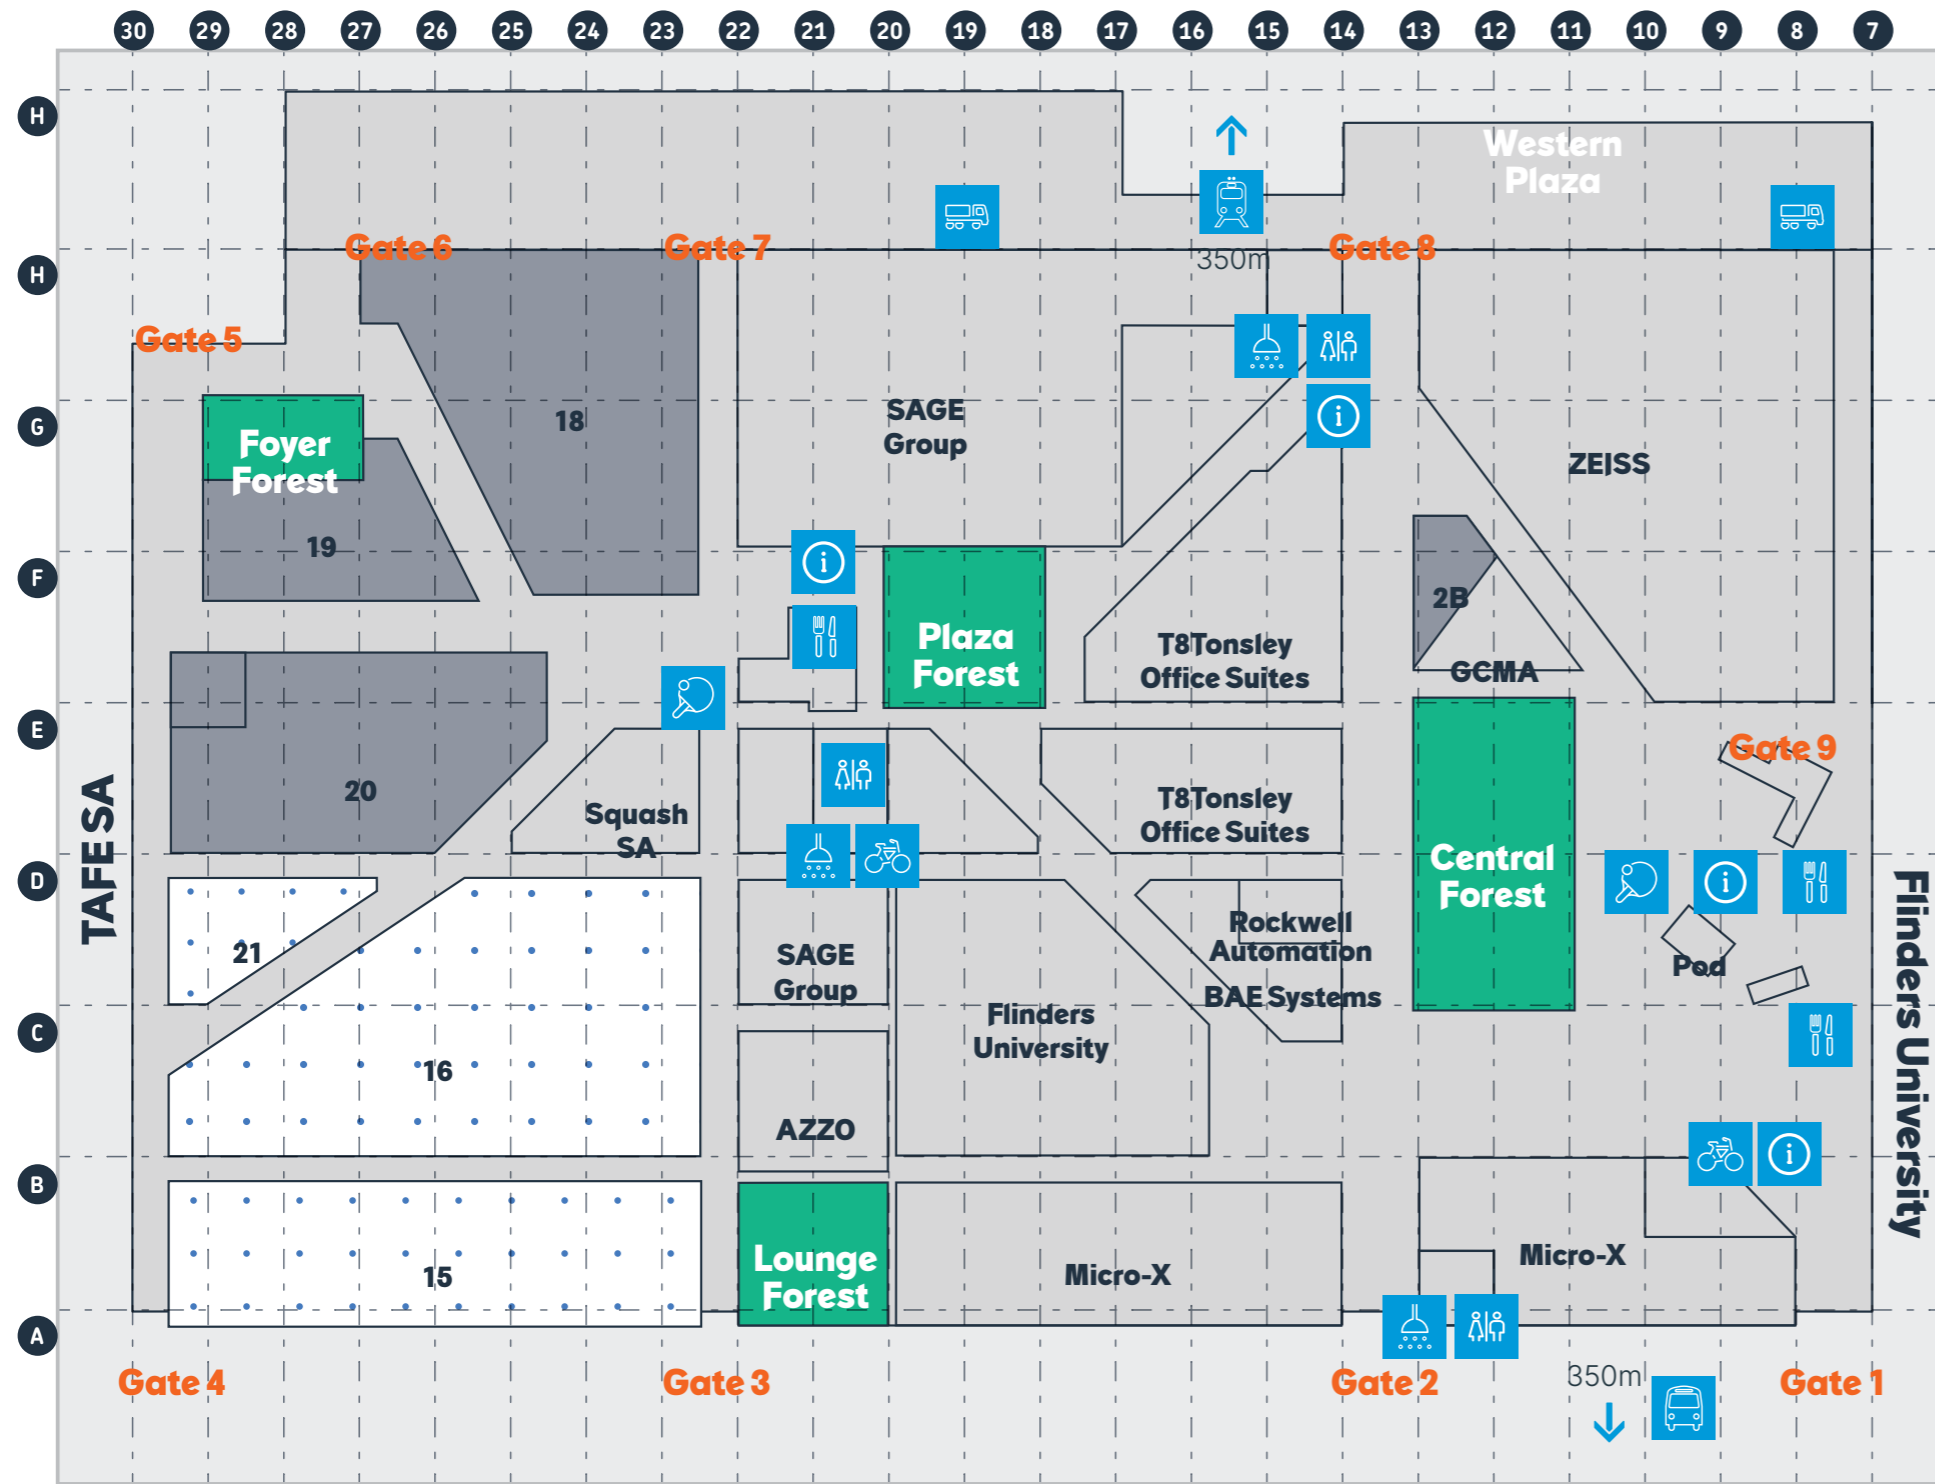

Tonsley Innovation District | MAB Site Map

Facilities

- Bike Racks
- Bus Stop
- Changerooms / Showers
- Digital Kiosk
- Food & Drink
- Loading Dock / Deliveries
- Table Tennis
- Toilets
- Train Station
- A21 Lounge Forest
- D12 Central Forest
- E19 Plaza Forest
- G28 Foyer Forest
- H11 Western Plaza
- C9 Tonsley Pod
- Future Development
- MAB tenancies to be leased

Food & Drink

- E21 Funk Coffee + Food
- C8 Sakura Sushi

Tenants

- D23 24/7 Squash @ Tonsley
- B22 D18 AZZO
- C14 BAE Systems Australia
- D18 Costplan
- C7 B16 Flinders University
- B9 Flinders University Digital Transformation Lab
- E11 Global Centre for Modern Ageing (GMCA)
- A14 A8 Micro-X
- D22 Phoenix Contact
- D14 Rockwell Automation
- F22 C22 SAGE Group
- G15 SAGE Innovation Hub
- E16 T8Tonsley Office Suites
- E30 TAFE SA
- G13 ZEISS

- D8 Three Little Pods Café

Last updated: June 2024