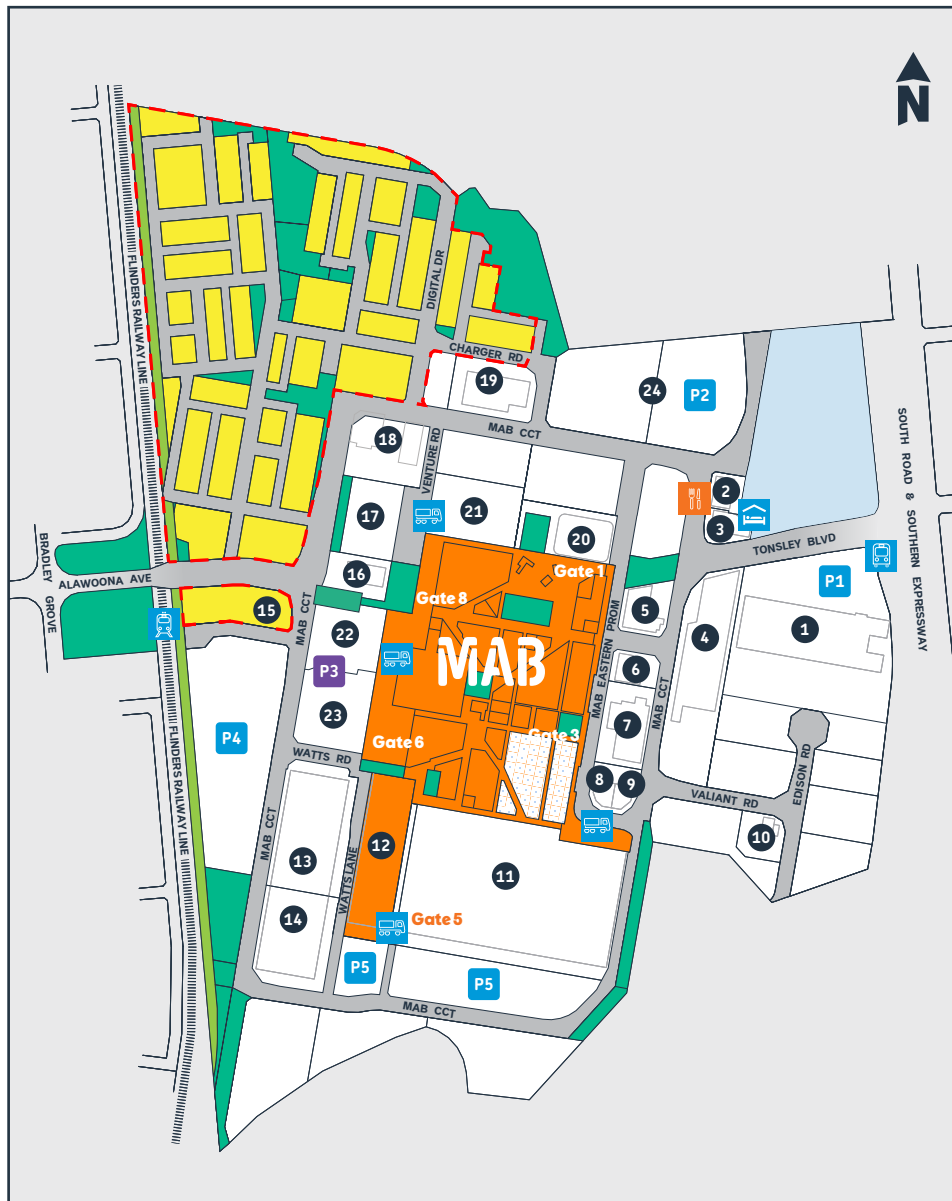

Tonsley Innovation District | Site Map

Key

P Car parking

P1 - Admin Building tenants only

P2 - Flinders University only

P3 P3 - Former car park

P4 - MAB tenants (temporary car park)

P5 P5 - TAFE SA car park

Accommodation – Mantra Tonsley Adelaide

Tonsley Railway Station

Bus Stop

Loading Dock / Deliveries

Food / Café

Park / Plaza / Reserve

Greenway Shared Path

Tonsley Village / Residential

Sakura Sushi

T8Tonsley Office Suites

Three Little Pods Café

Tonsley Pod

ZEISS

1 Administration Building

APOD

Behaviour Support & Therapy

6 Radical Torque Solutions

7 Siemens Energy

8 Accurate Dosing Systems

9 Link Assistive

10 Hydrogen Park SA

11 TAFE SA

12 Line 0

Factory of the Future