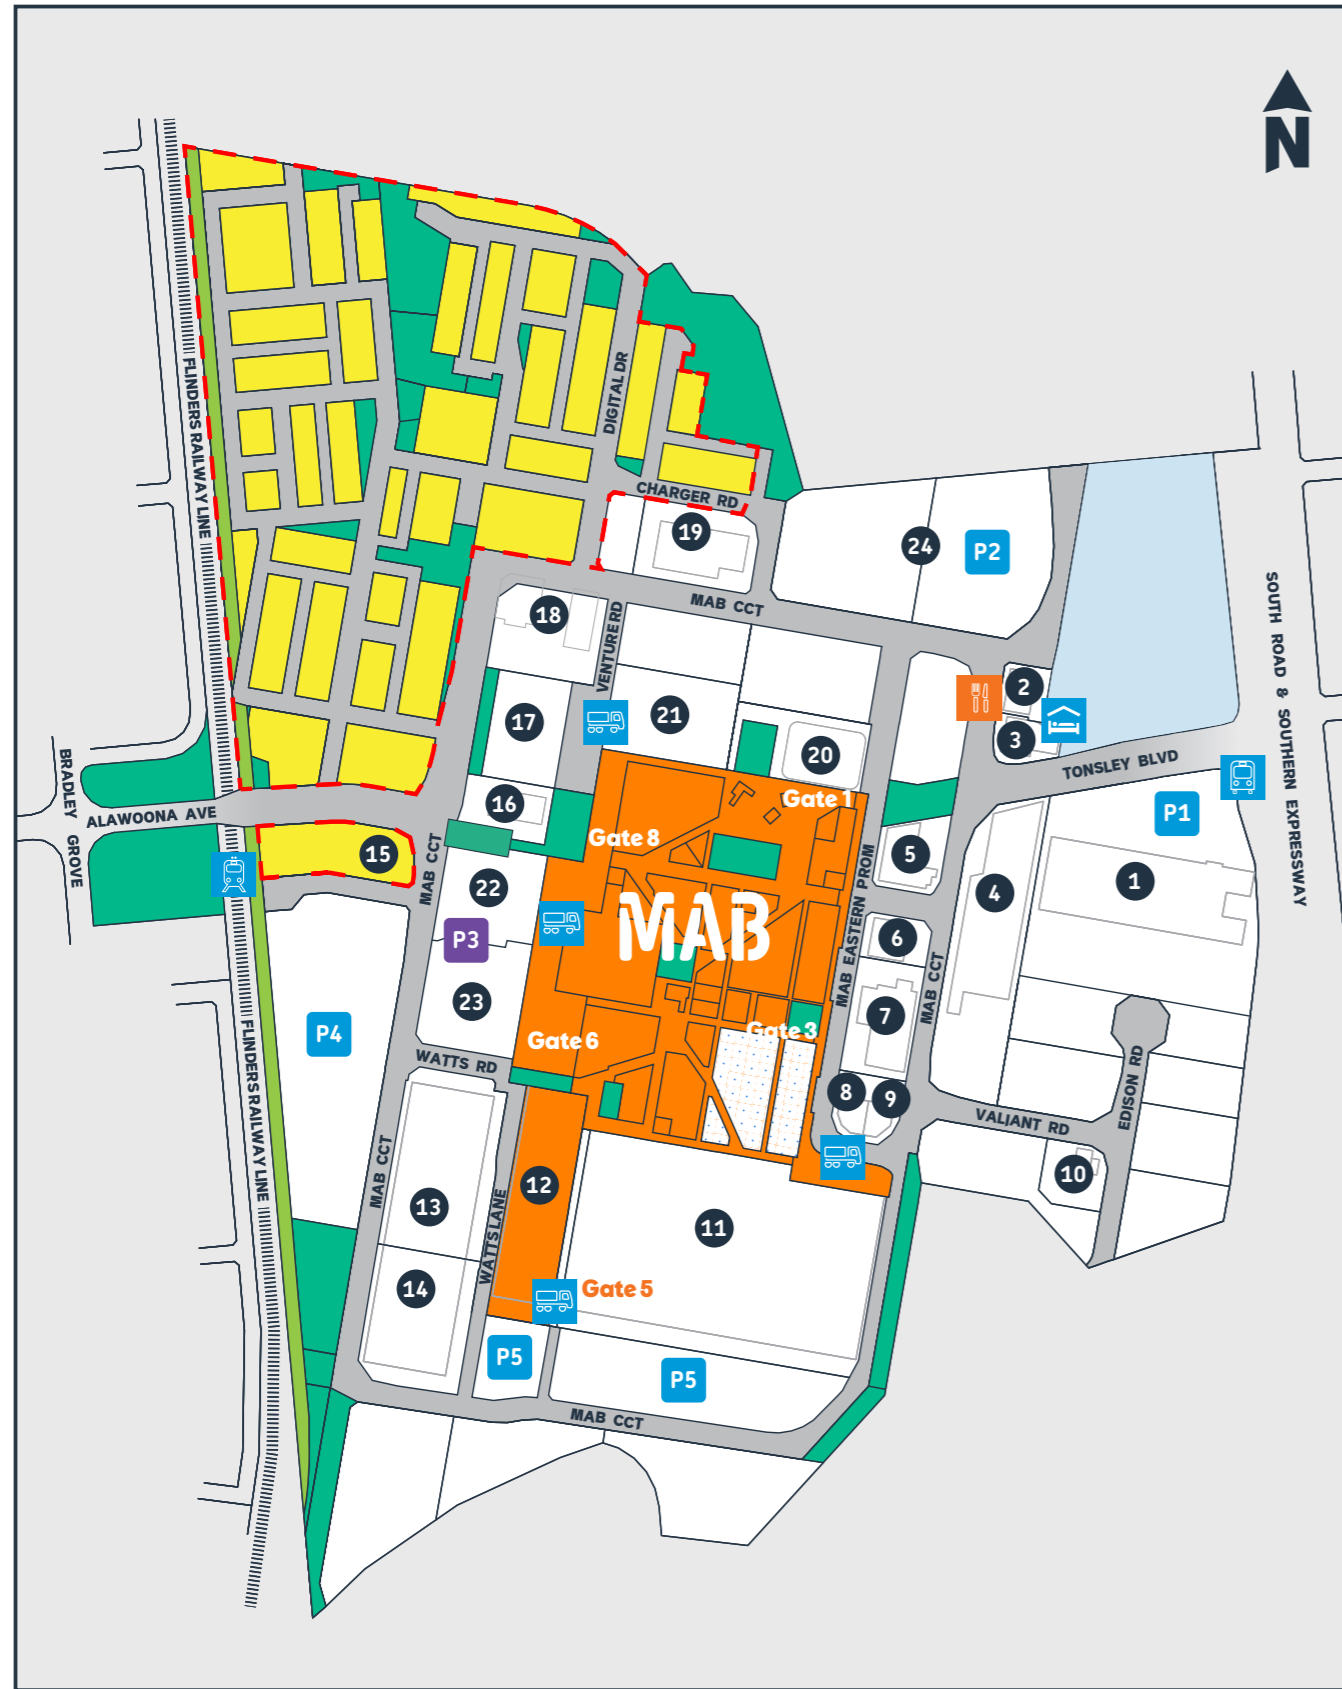

Tonsley Innovation District | Site Map

Key

P Car parking

- P1 - Admin Building tenants only
- P2 - Flinders University only

P3 P3 - Former car park

- P4 - MAB tenants (temporary car park)

P5 P5 - TAFE SA car park

Accommodation – Mantra Tonsley Adelaide

Tonsley Railway Station

Bus Stop

Loading Dock / Deliveries

Food / Café

Park / Plaza / Reserve

Greenway Shared Path

Tonsley Village / Residential

6 Radical Torque Solutions

7 Siemens Energy

8 Accurate Dosing Systems

9 Link Assistive

10 Hydrogen Park SA

11 TAFE SA

12 Line 0

Factory of the Future

- D8 Three Little Pods Café

Last updated: June 2024