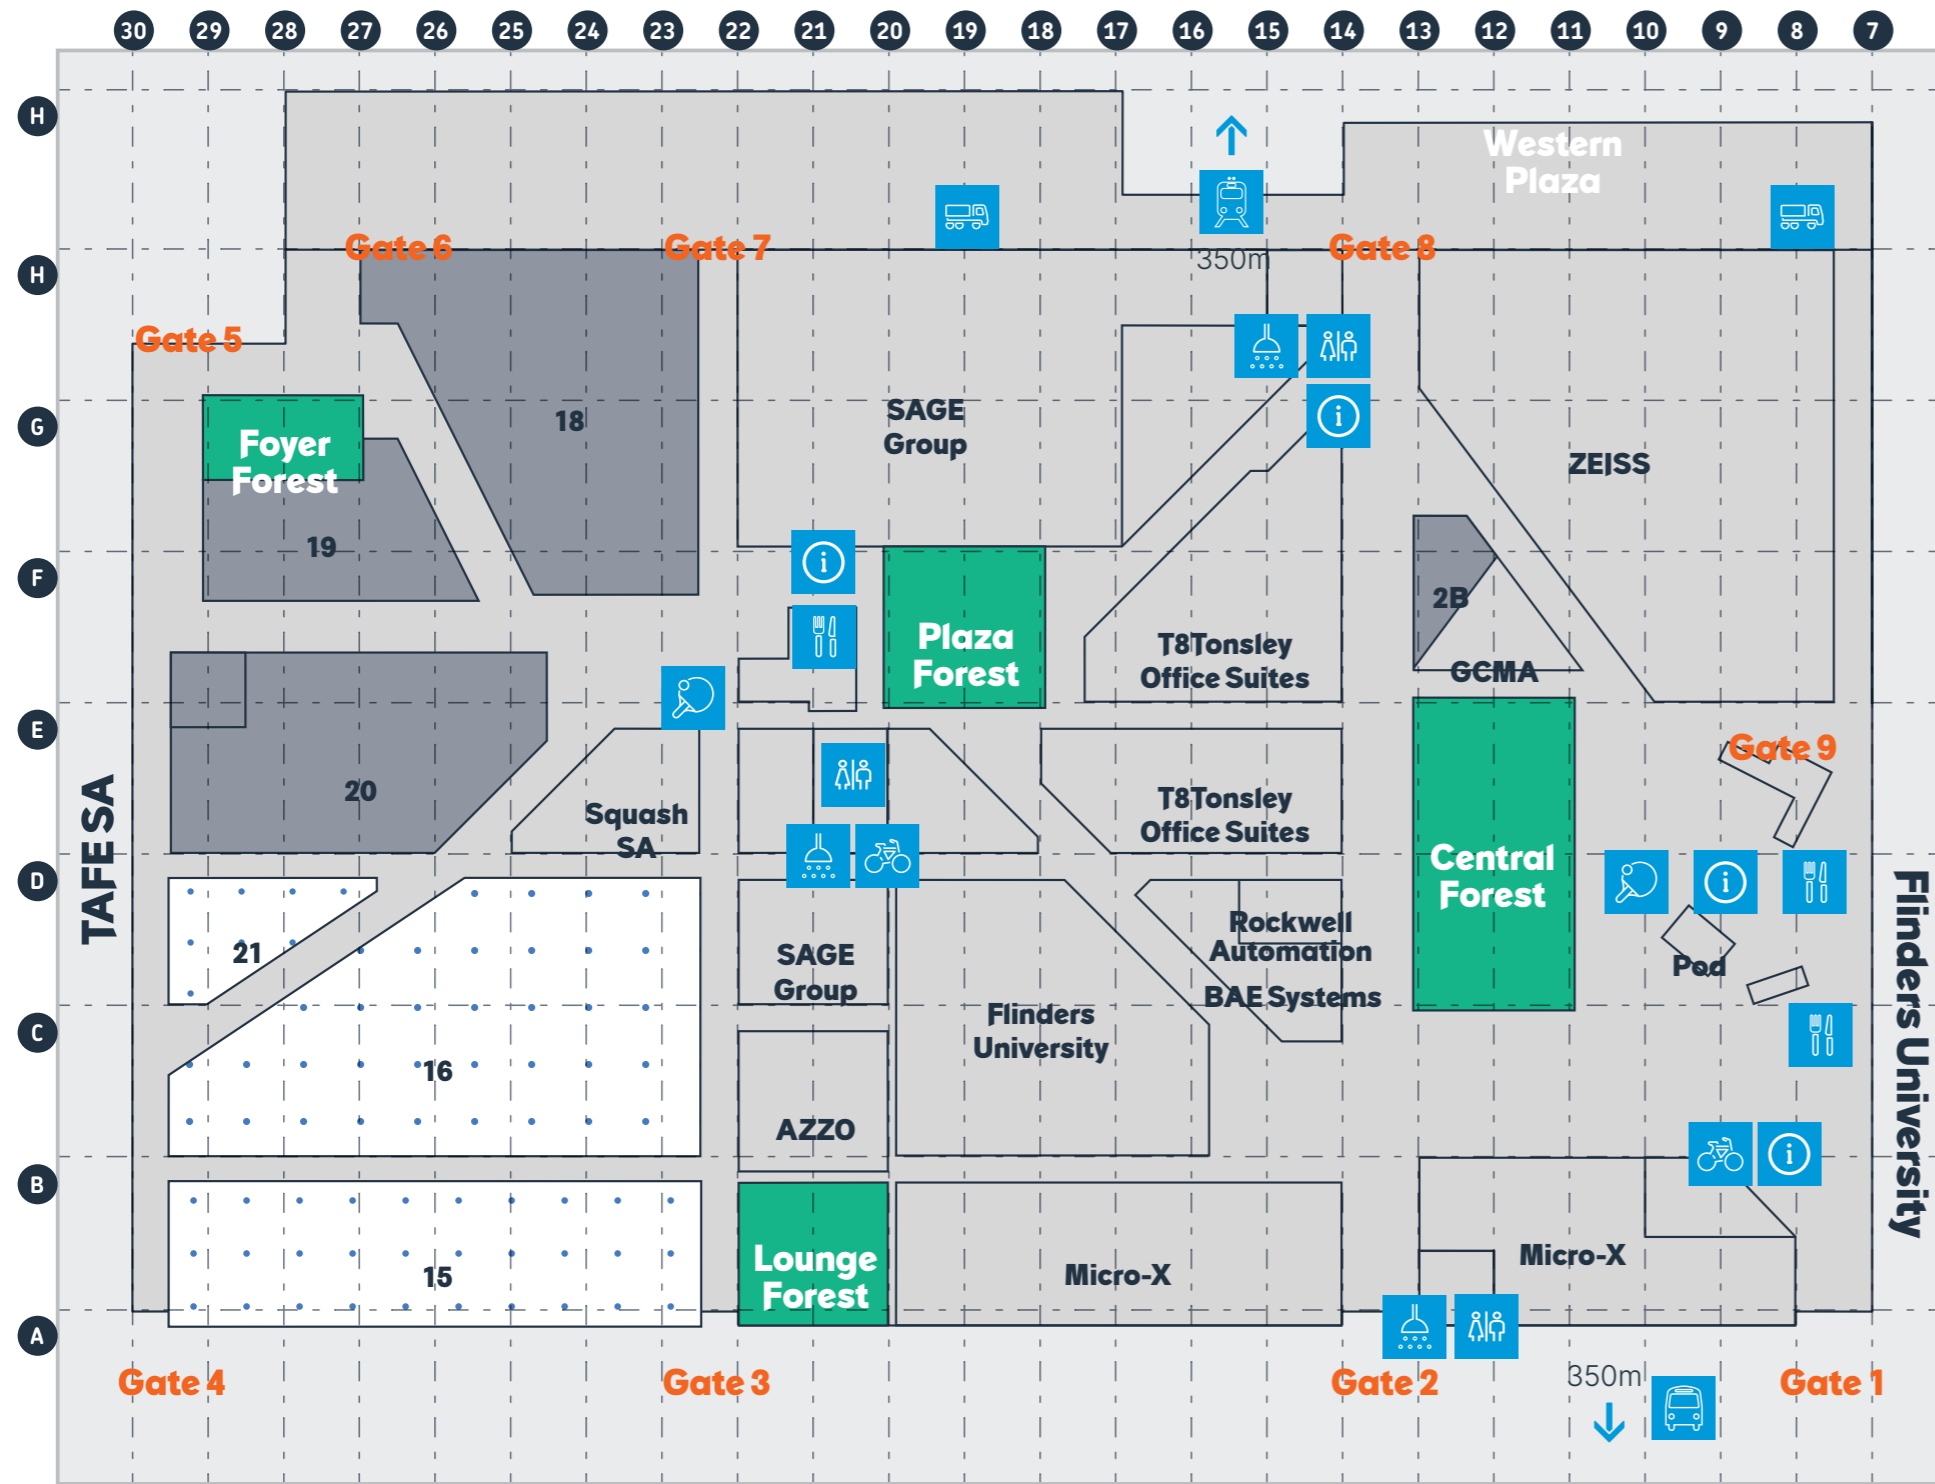

24 Future commercial car park site

Last updated: June 2024

Tonsley Innovation District | MAB Site Map

Facilities

- Bike Racks
- Bus Stop
- Changerooms / Showers
- Digital Kiosk
- Food & Drink
- Loading Dock / Deliveries
- Table Tennis
- Toilets
- Train Station
- A21 Lounge Forest
- D12 Central Forest
- E19 Plaza Forest
- G28 Foyer Forest
- H11 Western Plaza
- C9 Tonsley Pod
- Future Development
- MAB tenancies to be leased

Food & Drink

- E21 Funk Coffee + Food
- C8 Sakura Sushi

Tenants

- D23 24/7 Squash @ Tonsley
- B22 D18 AZZO
- C14 BAE Systems Australia
- D18 Costplan
- C7 B16 Flinders University
- B9 Flinders University Digital Transformation Lab
- E11 Global Centre for Modern Ageing (GMCA)
- A14 A8 Micro-X
- D22 Phoenix Contact
- D14 Rockwell Automation
- F22 C22 SAGE Group
- G15 SAGE Innovation Hub
- E16 T8Tonsley Office Suites
- E30 TAFE SA
- G13 ZEISS