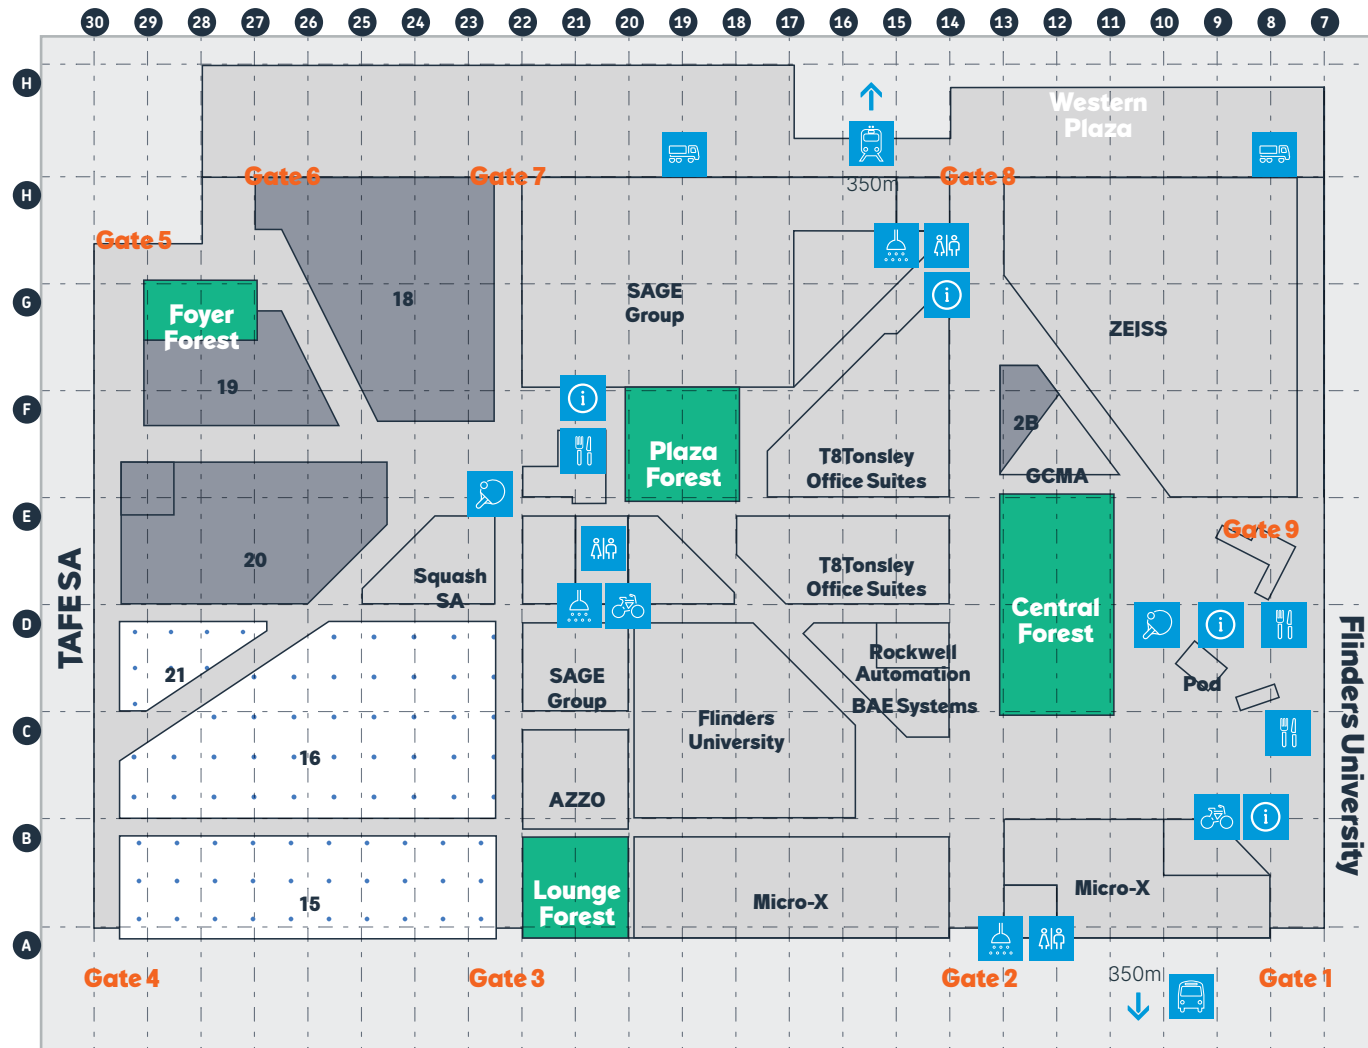

Tonsley Innovation District | MAB Site Map

Facilities

- Bike Racks
- Bus Stop
- Changerooms / Showers
- Digital Kiosk
- Food & Drink
- Loading Dock / Deliveries
- Table Tennis
- Toilets
- Train Station
- Lounge Forest
- Central Forest
- Plaza Forest
- Foyer Forest
- Western Plaza
- Tonsley Pod
- Future Development
- MAB tenancies to be leased

Food & Drink

- E21 Funk Coffee + Food
- C8 Sakura Sushi

Tenants

- D23 24/7 Squash @ Tonsley
- B22 D18 AZZO
- C14 BAE Systems Australia
- D18 Costplan
- C7 B16 Flinders University
- B9 Flinders University Digital Transformation Lab
- E11 Global Centre for Modern Ageing (GMCA)
- A14 A8 Micro-X
- D22 Phoenix Contact
- D14 Rockwell Automation
- F22 C22 SAGE Group
- G15 SAGE Innovation Hub
- E16 T8Tonsley Office Suites
- E30 TAFE SA
- G13 ZEISS