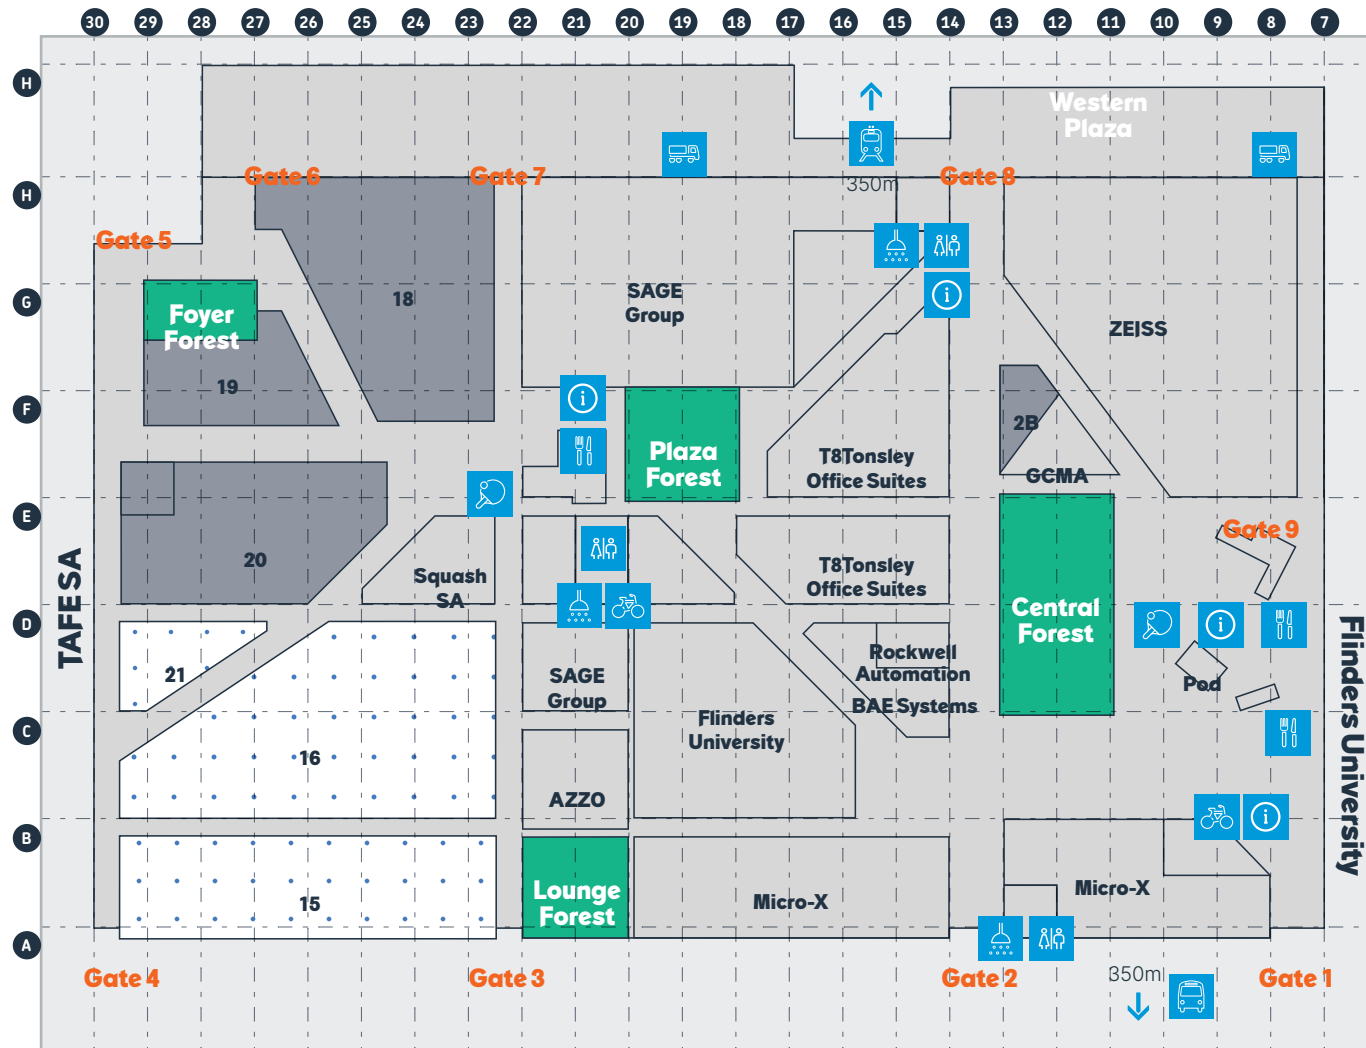

## Facilities

-  Bike Racks
-  Bus Stop
-  Changerooms / Showers
-  Digital Kiosk
-  Food & Drink
-  Loading Dock / Deliveries
-  Table Tennis
-  Toilets
-  Train Station
-  Lounge Forest
-  Central Forest
-  Plaza Forest
-  Foyer Forest
-  Western Plaza
-  Tonsley Pod
-  Future Development
-  MAB tenancies to be leased