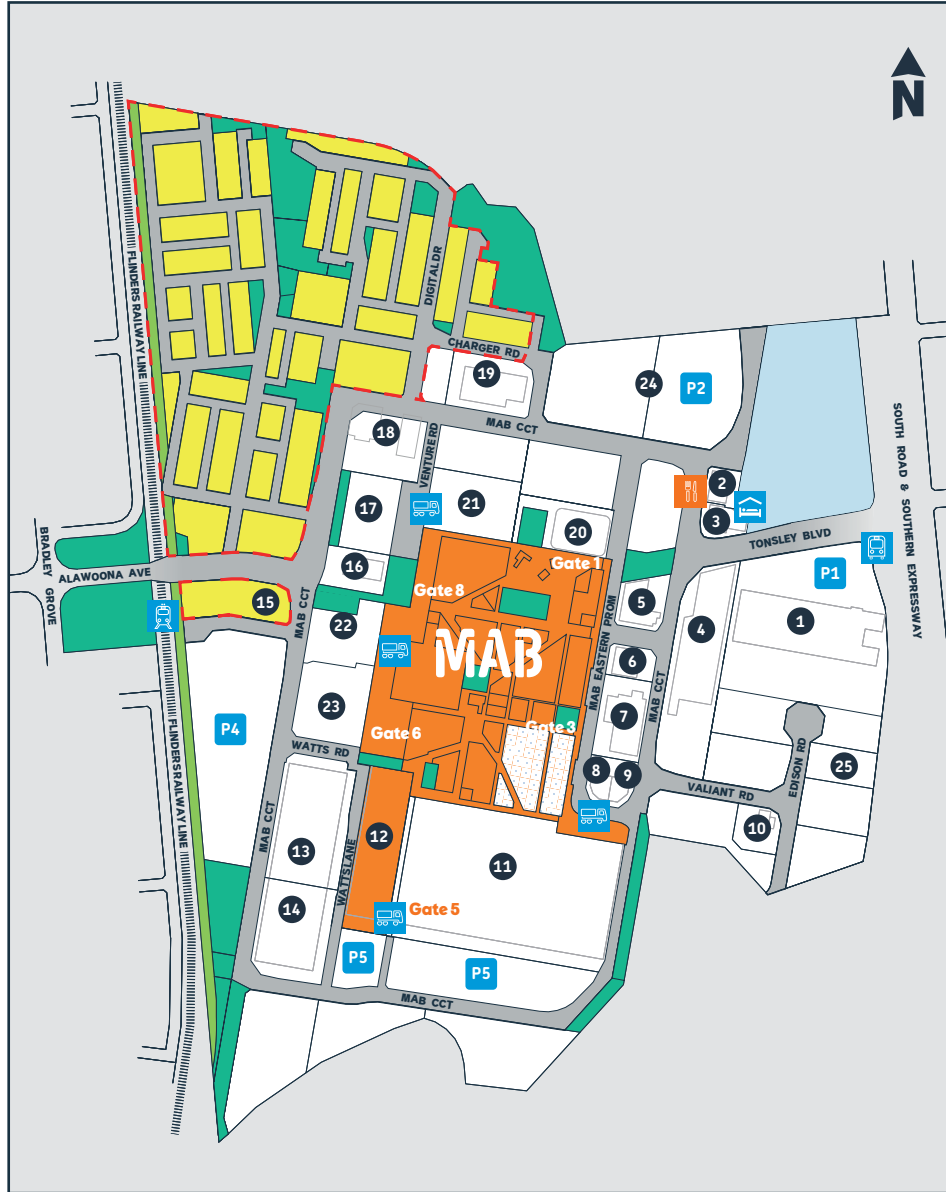

# Tonsley Innovation District | Site Map

Bus Stop

Loading Dock / Deliveries

Food / Café

Park / Plaza / Reserve

Greenway Shared Path

Tonsley Village / Residential

DIT Torrens to Darlington Stage

MAB tenancies to be leased