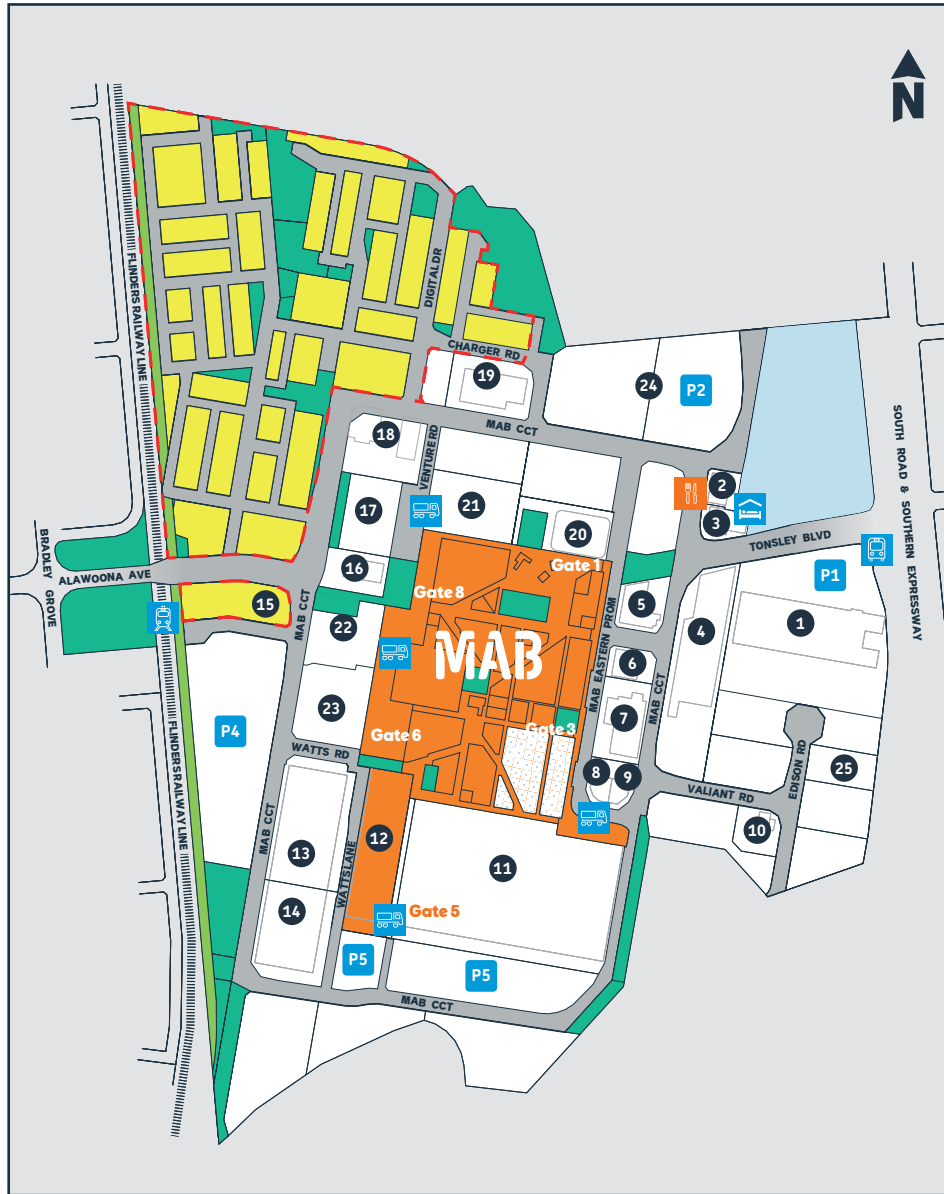

Tonsley Innovation District | Site Map

Key

P Car parking

P1 - Admin Building tenants only

P2 - Flinders University only

P4 P4 - MAB tenants and visitors (temporary car park)

P5 P5 - TAFE SA car park

Accommodation – Mantra Tonsley Adelaide

Tonsley Railway Station

Bus Stop

Loading Dock / Deliveries

Food / Café

Park / Plaza / Reserve

Greenway Shared Path

Tonsley Village / Residential

DIT Torrens to Darlington Stage

7 Siemens Energy

8 Accurate Dosing Systems

9 Link Assistive

10 Hydrogen Park SA

11 TAFE SA

12 Line 0

Factory of the Future

Tesla

24 Future commercial car park site

25 Trojan Camping & 4x4

Last updated: September 2024